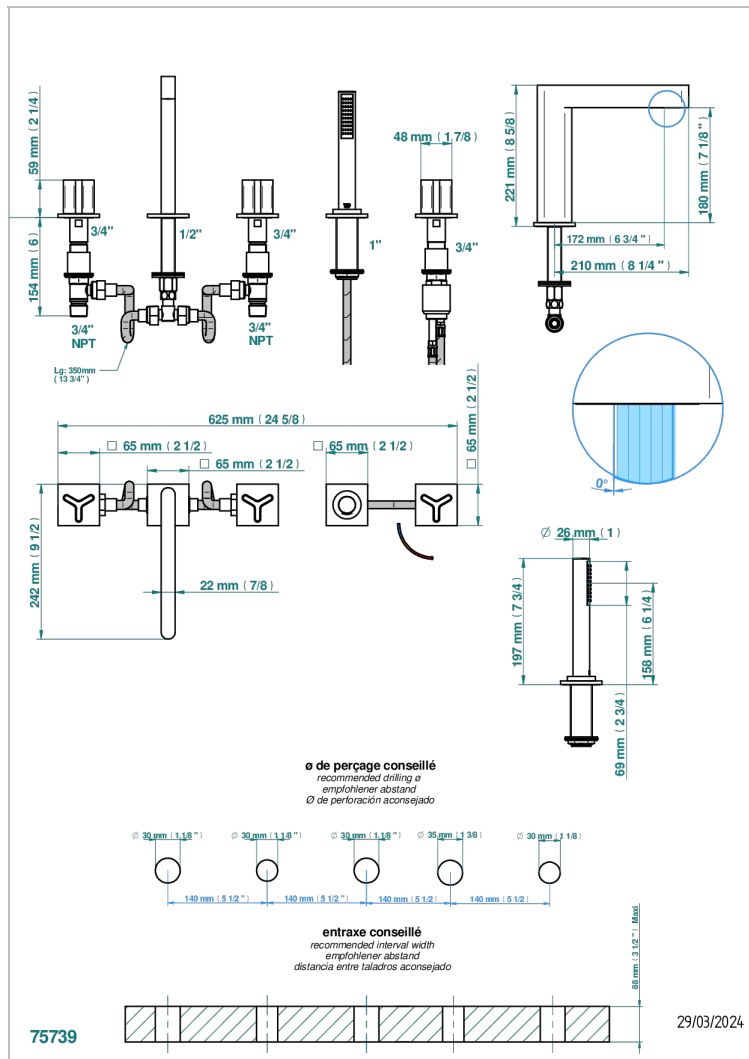

ICON-X METAL INLAYS

U7J-1132SG

5-hole bath/shower mixer with super goliath spout, 2 x 3/4" valves, and rim mounted handshower supplied by progressive cartridge mixer

CHARACTERISTIC

- Icon-x metal inlays
- 5-hole bath/shower mixer with super goliath spout, 2 x 3/4" valves, and rim mounted handshower supplied by progressive cartridge mixer