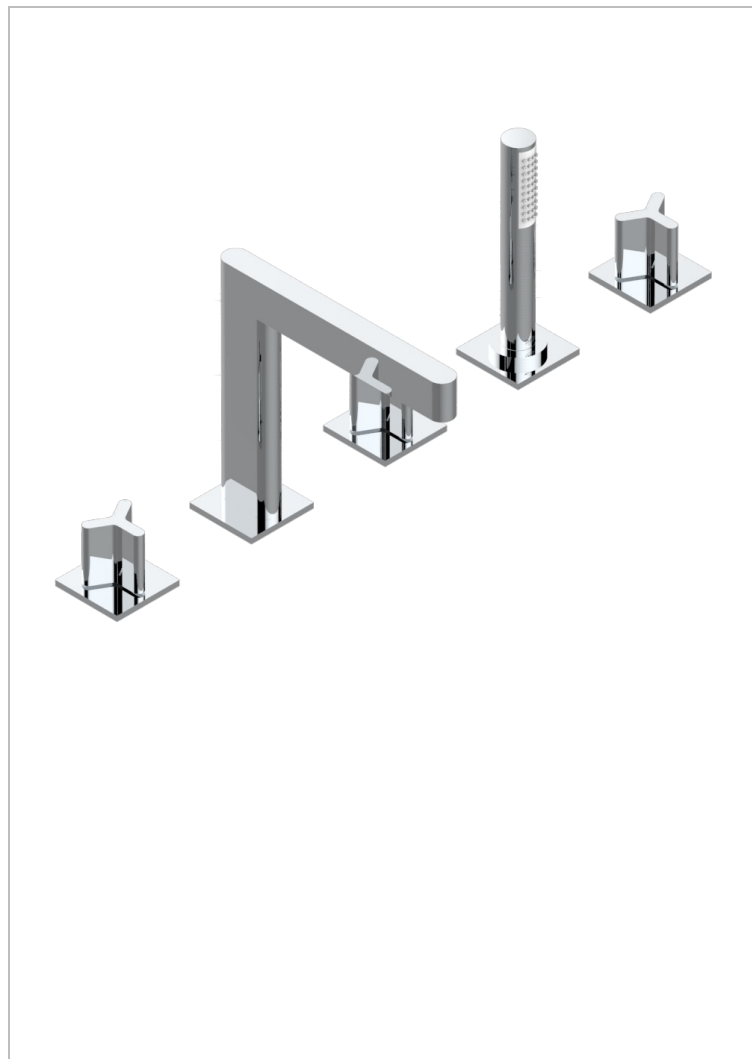

ICON-X METAL INLAYS

U7J-1132SG

5-hole bath/shower mixer with super goliath spout, 2 x 3/4" valves, and rim mounted handshower supplied by progressive cartridge mixer

CHARACTERISTIC

- Icon-x metal inlays
- 5-hole bath/shower mixer with super goliath spout, 2 x 3/4" valves, and rim mounted handshower supplied by progressive cartridge mixer

AVAILABLE FINITIONS

Antique nickel - H28
Black ceram - D30
Blush PVD - H62
Brass color PVD - H49
Brown bronze color PVD - F33
Gold color PVD - H52

Graphite PVD - H64
Matt Umber PVD - H67
Matt blush PVD - H60
Matt brass color PVD - H50
Matt brown bronze color PVD - F34
Matt chrome - C02