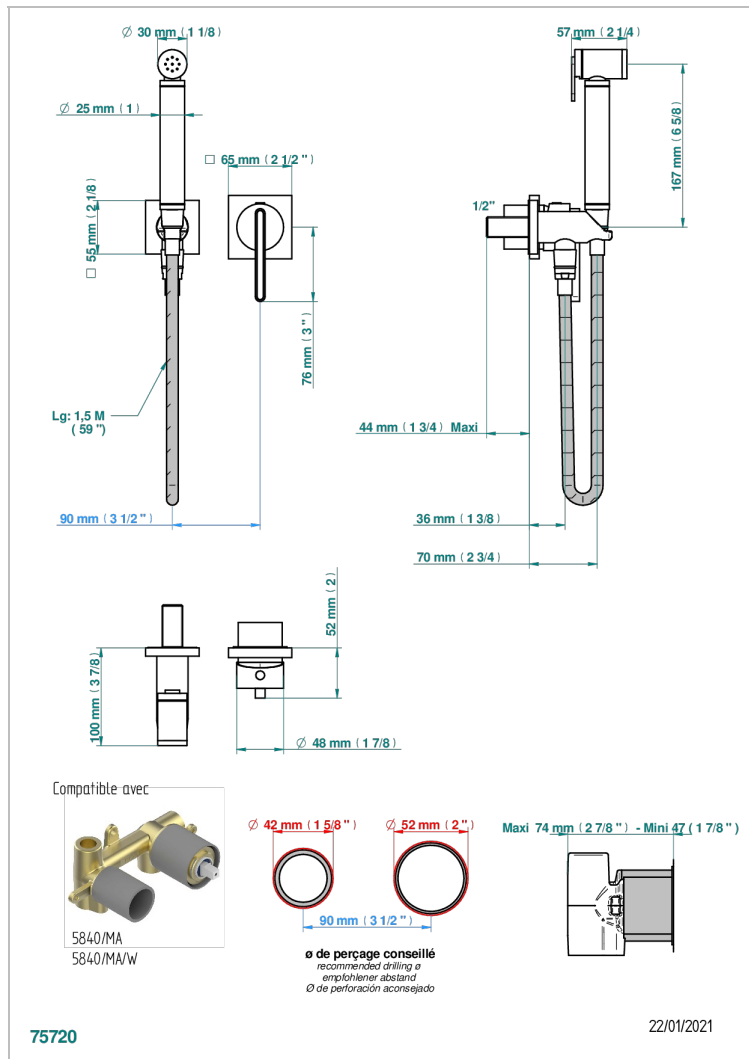

ICON-X CARBON GOLD WITH LEVER HANDLES

U7T-5840/MBG

Trim only for WC douche including: trigger spray, wall mounted single lever mixer, reinforced hose (49 1/4"), wall outlet with integrated elbow with safety stopper

CHARACTERISTIC

- ACS : 19ACCLY412

STANDARDS

RELATED SKU'S

- Ref. G00-5840/MAUS Rough parts for concealed wall-mounted mixer with 1/2" outlet

AVAILABLE FINITIONS

Black ceram - D30
Blush PVD - H62
Brass color PVD - H49
Brown bronze color PVD - F33
Chrome polished - A02
Gold color PVD - H52