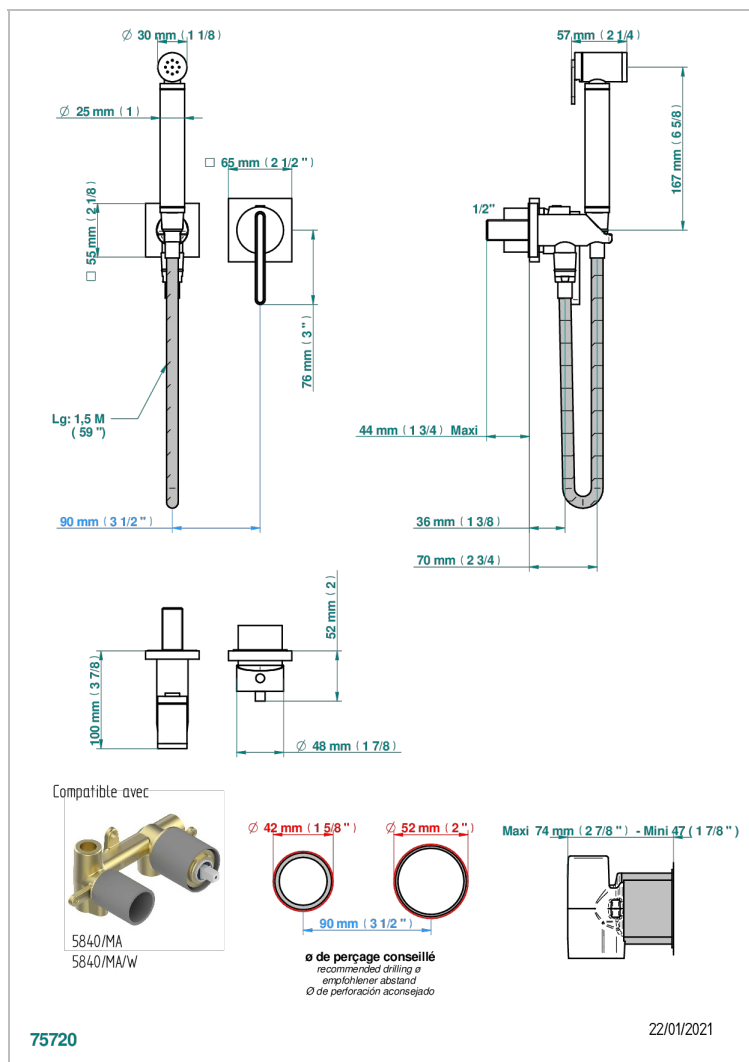

ICON-X CARBON GOLD WITH LEVER

U7T-5840/MBG

Trim only for WC douche including: trigger spray, wall mounted single lever mixer, reinforced hose (1.25m), wall outlet with integrated elbow with safety stopper

CHARACTERISTIC

- ACS : 19ACCLY412

STANDARDS

RELATED SKU'S

- Ref. G00-5840/MA Rough parts for concealed wall-mounted mixer with 1/2" outlet

AVAILABLE FINITIONS

Antique nickel - H28
Black ceram - D30
Blush PVD - H62
Brass color PVD - H49
Brown bronze color PVD - F33
Gold color PVD - H52