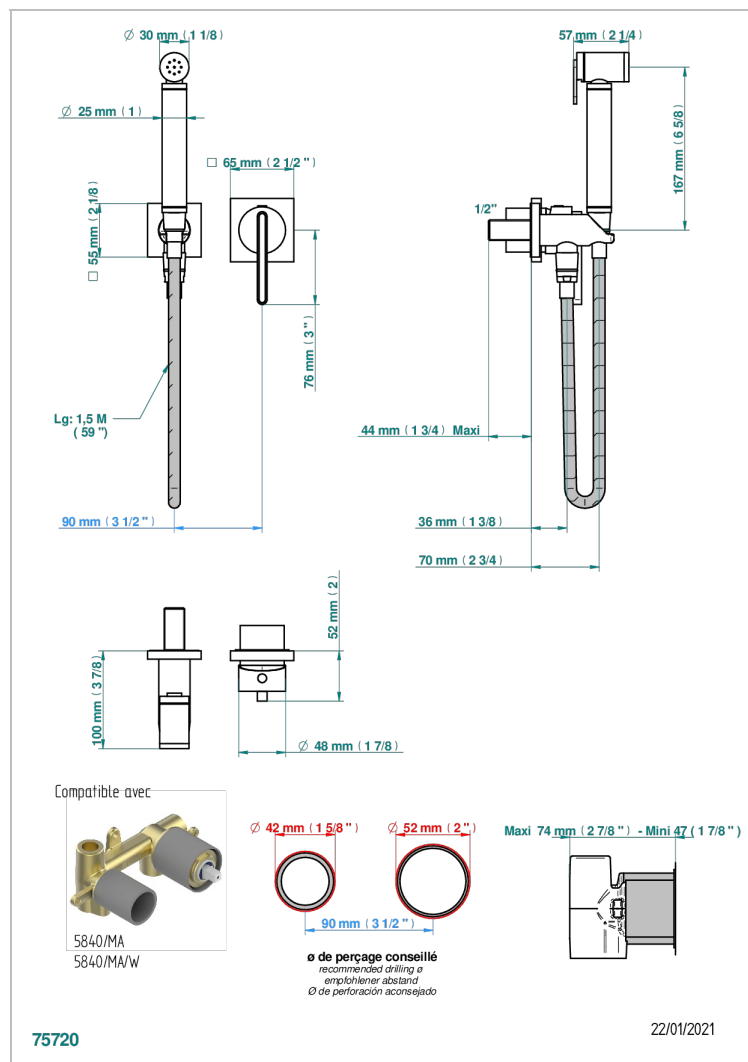

# ICON-X CARBON GOLD WITH LEVER

U7T-5840/MBG

Trim only for WC douche including: trigger spray, wall mounted single lever mixer, reinforced hose (1.25m), wall outlet with integrated elbow with safety stopper

## CHARACTERISTIC

- ACS : 19ACCLY412

## RELATED SKU'S

- Ref. G00-5840/MA Rough parts for concealed wall-mounted mixer with 1/2" outlet