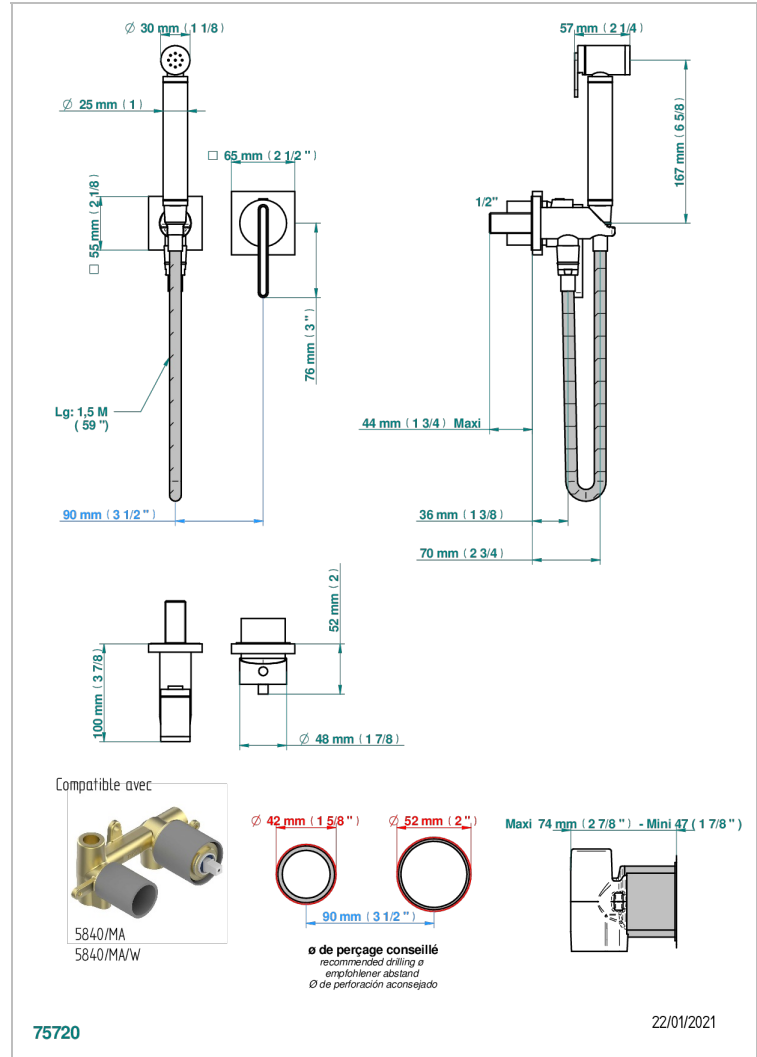

ICON-X CARBON GOLD

U7S-5840/MBG

THG
PARIS

Trim only for WC douche including: trigger spray, wall mounted single lever mixer, reinforced hose (1.25m), wall outlet with integrated elbow with safety stopper

CHARACTERISTIC

- ACS : 19ACCLY412

STANDARDS

RELATED SKU'S

- Ref. G00-5840/MA Rough parts for concealed wall-mounted mixer with 1/2" outlet

AVAILABLE FINITIONS

Antique nickel - H28
Black ceram - D30
Blush PVD - H62
Brass color PVD - H49
Brown bronze color PVD - F33
Gold color PVD - H52