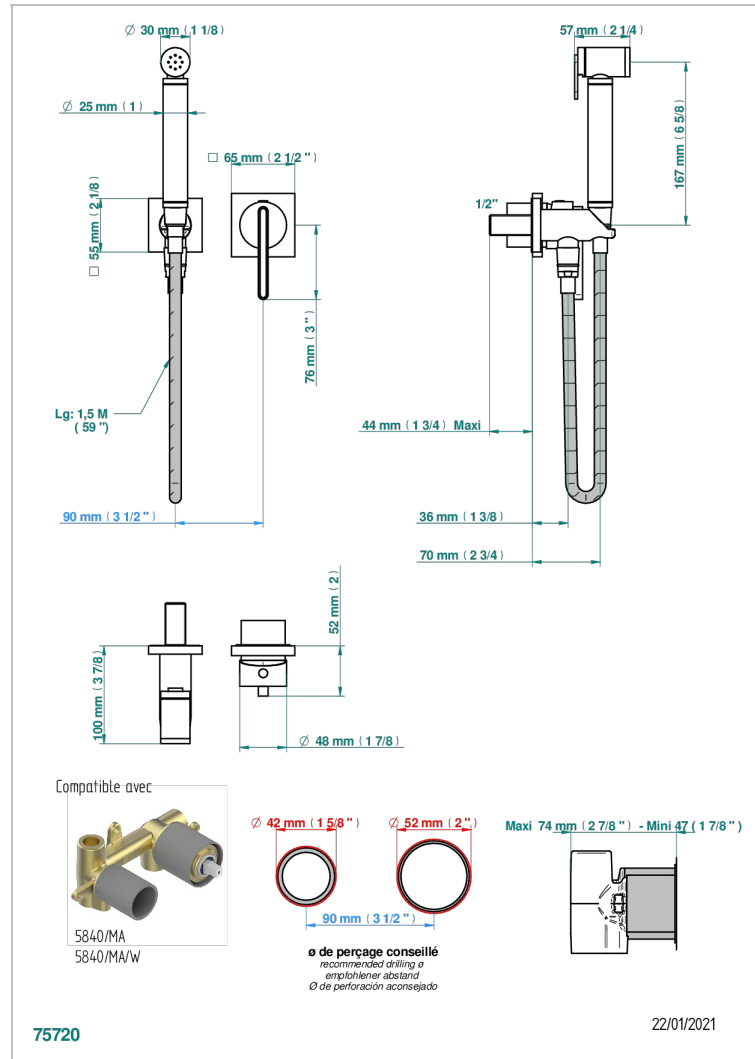

ICON-X CARBON GOLD

U7S-5840/MBG

THG
PARIS

Trim only for WC douche including: trigger spray, wall mounted single lever mixer, reinforced hose (1.25m), wall outlet with integrated elbow with safety stopper

CHARACTERISTIC

- ACS : 19ACCLY412

STANDARDS

RELATED SKU'S

- Ref. G00-5840/MA Rough parts for concealed wall-mounted mixer with 1/2" outlet

AVAILABLE FINITIONS

Antique nickel - H28
Black ceram - D30
Blush PVD - H62
Brass color PVD - H49
Brown bronze color PVD - F33
Gold color PVD - H52