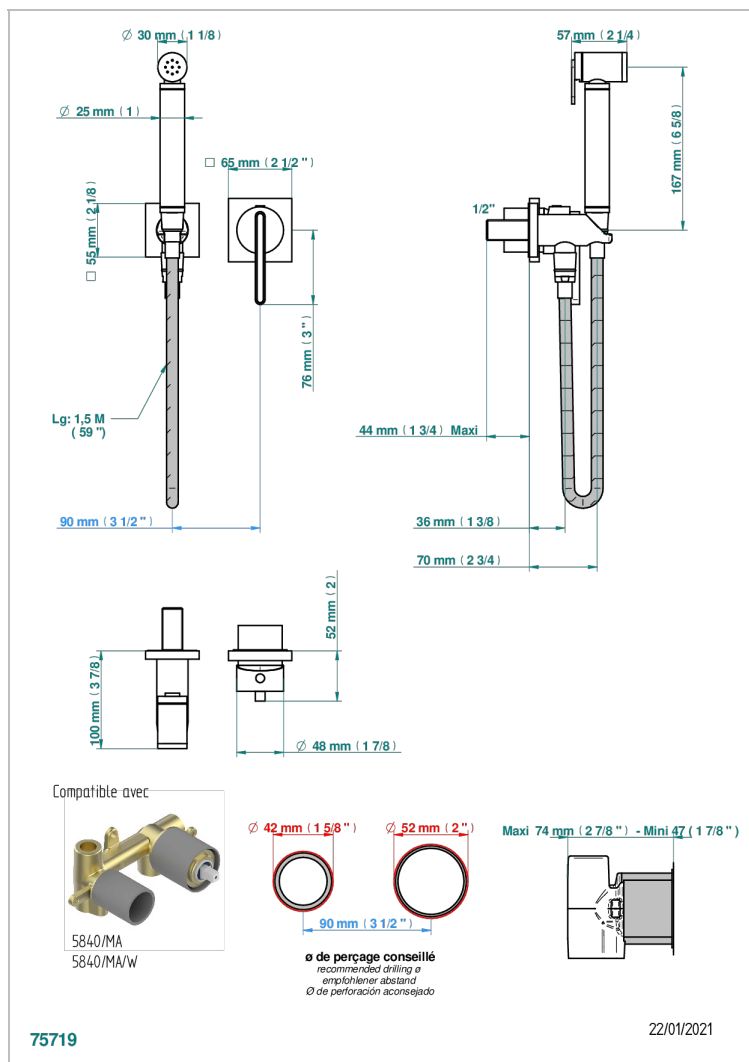

# ICON-X - TITANIUM WITH LEVER HANDLES

U7M-5840/MBG

Trim only for WC douche including: trigger spray, wall mounted single lever mixer, reinforced hose (49 1/4"), wall outlet with integrated elbow with safety stopper

## CHARACTERISTIC

- ACS : 19ACCLY412

## RELATED SKU'S

- Ref. G00-5840/MAUS Rough parts for concealed wall-mounted mixer with 1/2" outlet