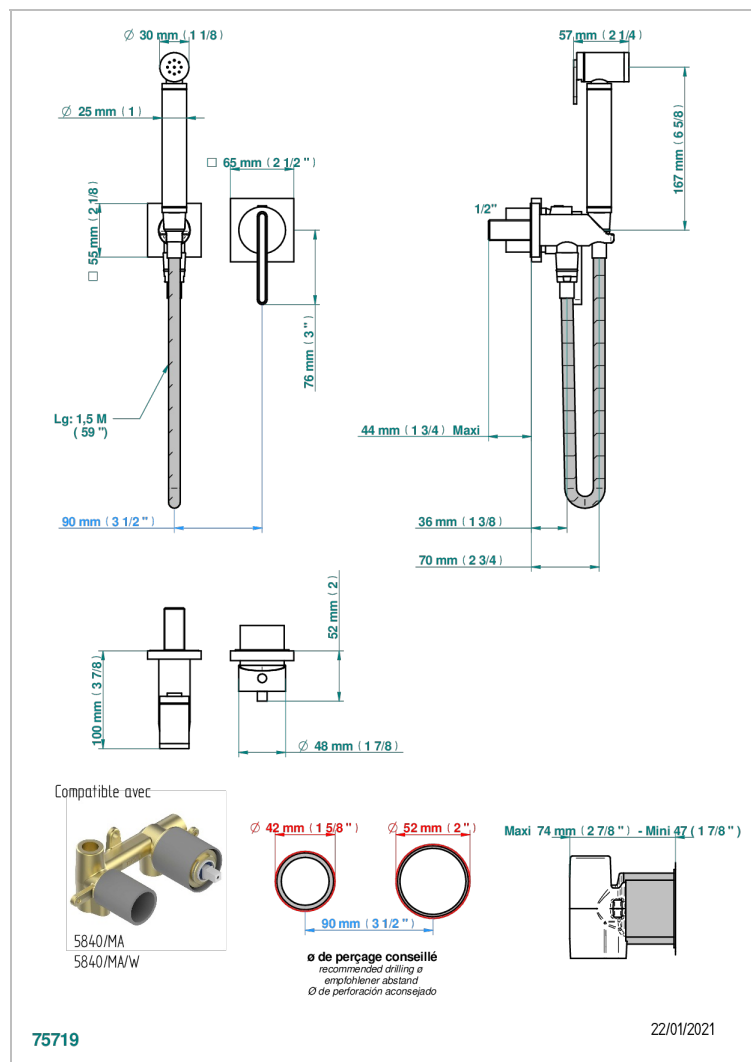

# ICON-X TITANIUM WITH LEVER

U7M-5840/MBG

Trim only for WC douche including: trigger spray, wall mounted single lever mixer, reinforced hose (1.25m), wall outlet with integrated elbow with safety stopper

## CHARACTERISTIC

- ACS : 19ACCLY412

## RELATED SKU'S

- Ref. G00-5840/MA Rough parts for concealed wall-mounted mixer with 1/2" outlet