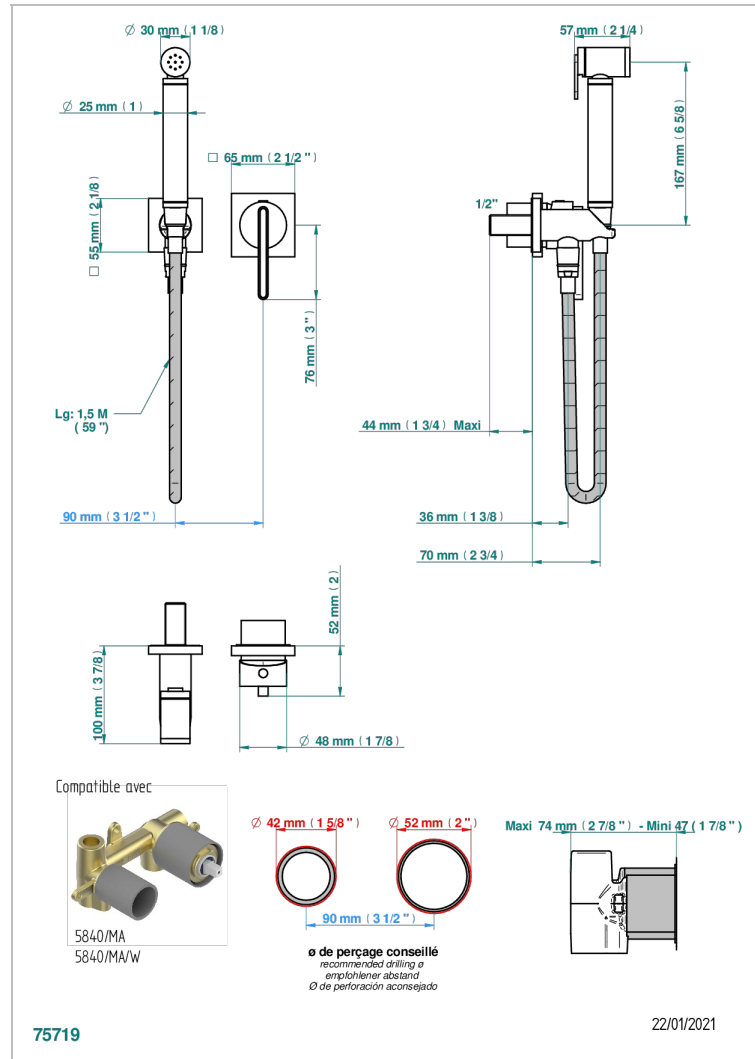

ICON-X TITANIUM

U7L-5840/MBG

Trim only for WC douche including: trigger spray, wall mounted single lever mixer, reinforced hose (49 1/4"), wall outlet with integrated elbow with safety stopper

CHARACTERISTIC

- ACS : 19ACCLY412

STANDARDS

RELATED SKU'S

- Ref. G00-5840/MAUS Rough parts for concealed wall-mounted mixer with 1/2" outlet

AVAILABLE FINITIONS

Black ceram - D30
Blush PVD - H62
Brass color PVD - H49
Brown bronze color PVD - F33
Chrome polished - A02
Gold color PVD - H52