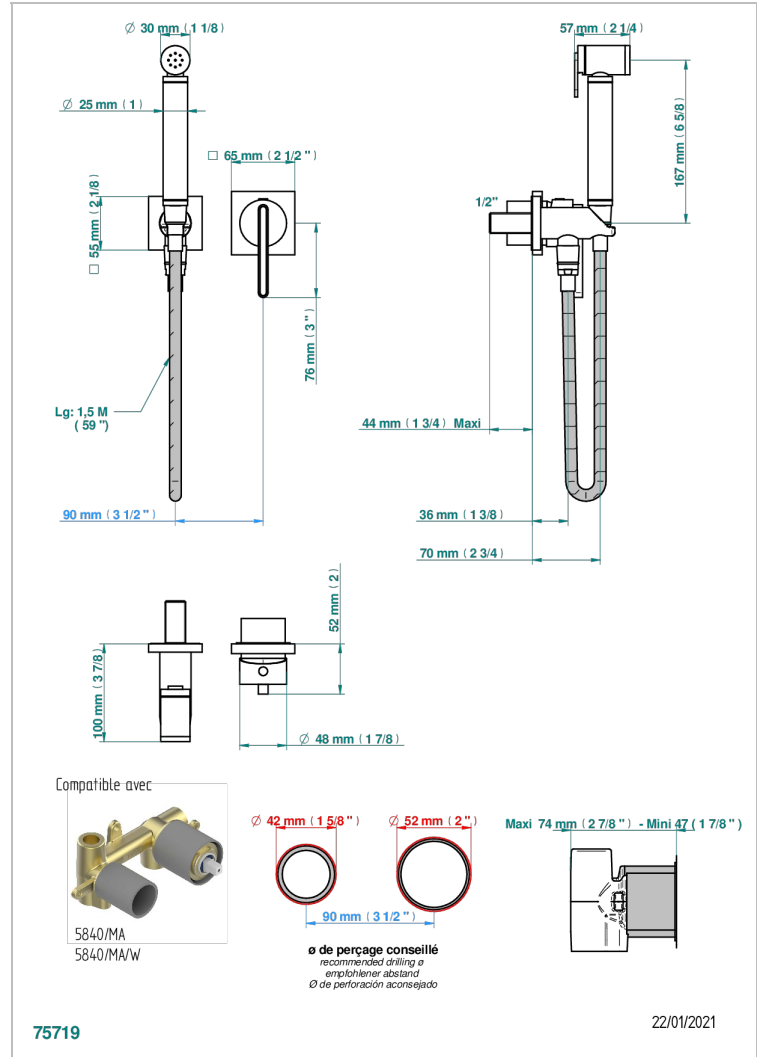

ICON-X TITANIUM

U7L-5840/MBG

Trim only for WC douche including: trigger spray, wall mounted single lever mixer, reinforced hose (1.25m), wall outlet with integrated elbow with safety stopper

CHARACTERISTIC

- ACS : 19ACCLY412

STANDARDS

RELATED SKU'S

- Ref. G00-5840/MA Rough parts for concealed wall-mounted mixer with 1/2" outlet

AVAILABLE FINITIONS

Antique nickel - H28
Black ceram - D30
Blush PVD - H62
Brass color PVD - H49
Brown bronze color PVD - F33
Gold color PVD - H52