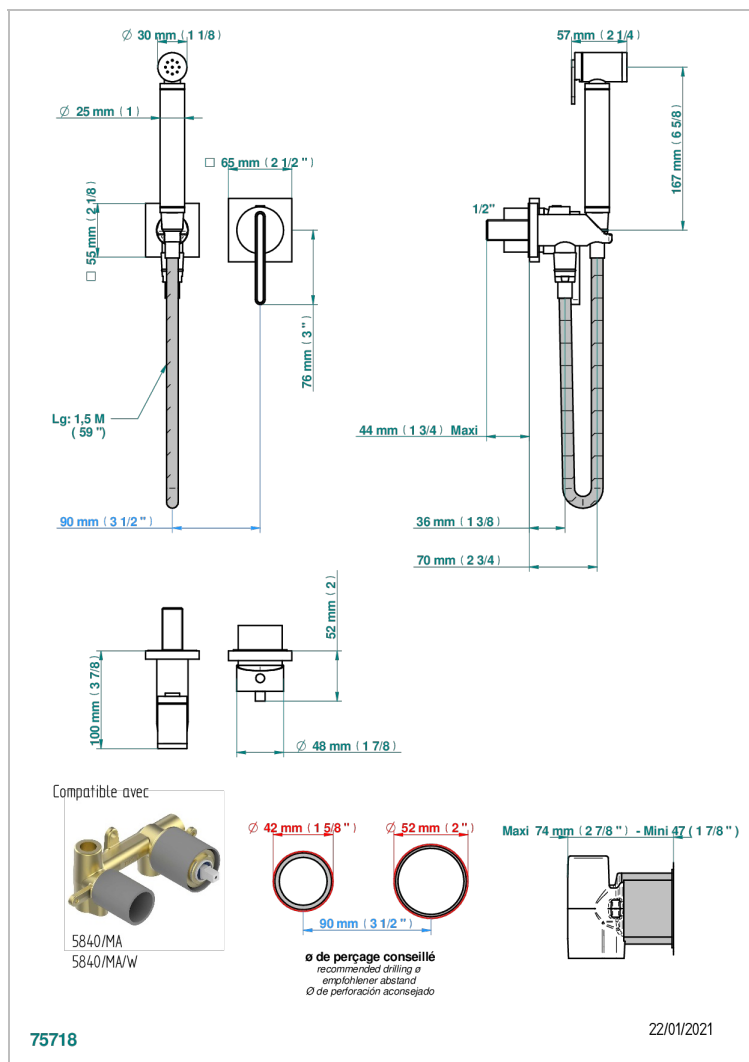

# ICON-X METAL INLAYS WITH LEVER HANDLES

U7K-5840/MBG

Trim only for WC douche including: trigger spray, wall mounted single lever mixer, reinforced hose (49 1/4"), wall outlet with integrated elbow with safety stopper

## CHARACTERISTIC

- ACS : 19ACCLY412

## RELATED SKU'S

- Ref. G00-5840/MAUS Rough parts for concealed wall-mounted mixer with 1/2" outlet