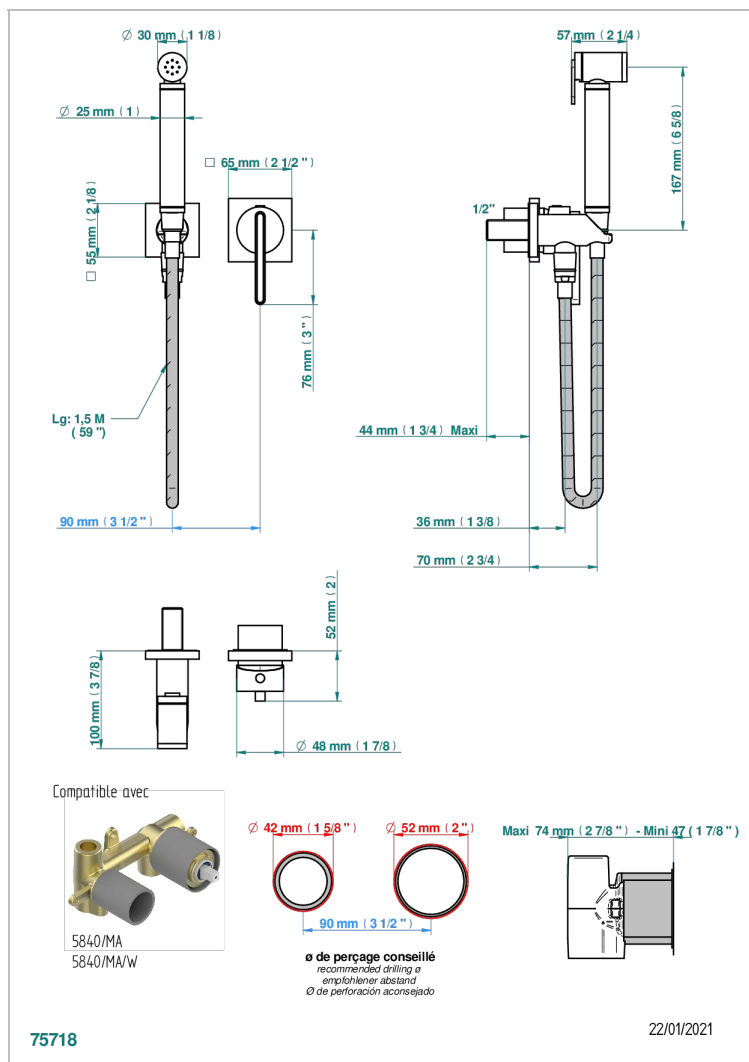

ICON-X METAL INLAYS WITH LEVER

U7K-5840/MBG

Trim only for WC douche including: trigger spray, wall mounted single lever mixer, reinforced hose (1.25m), wall outlet with integrated elbow with safety stopper

CHARACTERISTIC

- ACS : 19ACCLY412

STANDARDS

RELATED SKU'S

- Ref. G00-5840/MA Rough parts for concealed wall-mounted mixer with 1/2" outlet

AVAILABLE FINITIONS

Antique nickel - H28
Black ceram - D30
Blush PVD - H62
Brass color PVD - H49
Brown bronze color PVD - F33
Gold color PVD - H52