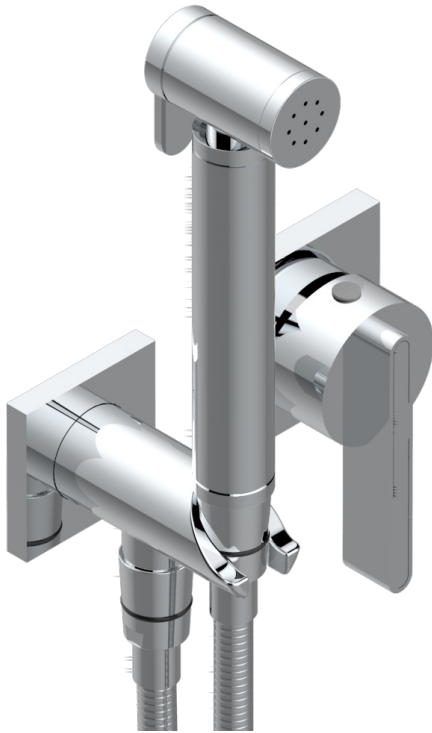

# ICON-X METAL INLAYS

U7J-5840/MBG

Trim only for WC douche including: trigger spray, wall mounted single lever mixer, reinforced hose (49 1/4"), wall outlet with integrated elbow with safety stopper

## CHARACTERISTIC

- ACS : 19ACCLY412

## RELATED SKU'S

- Ref. G00-5840/MAUS Rough parts for concealed wall-mounted mixer with 1/2" outlet