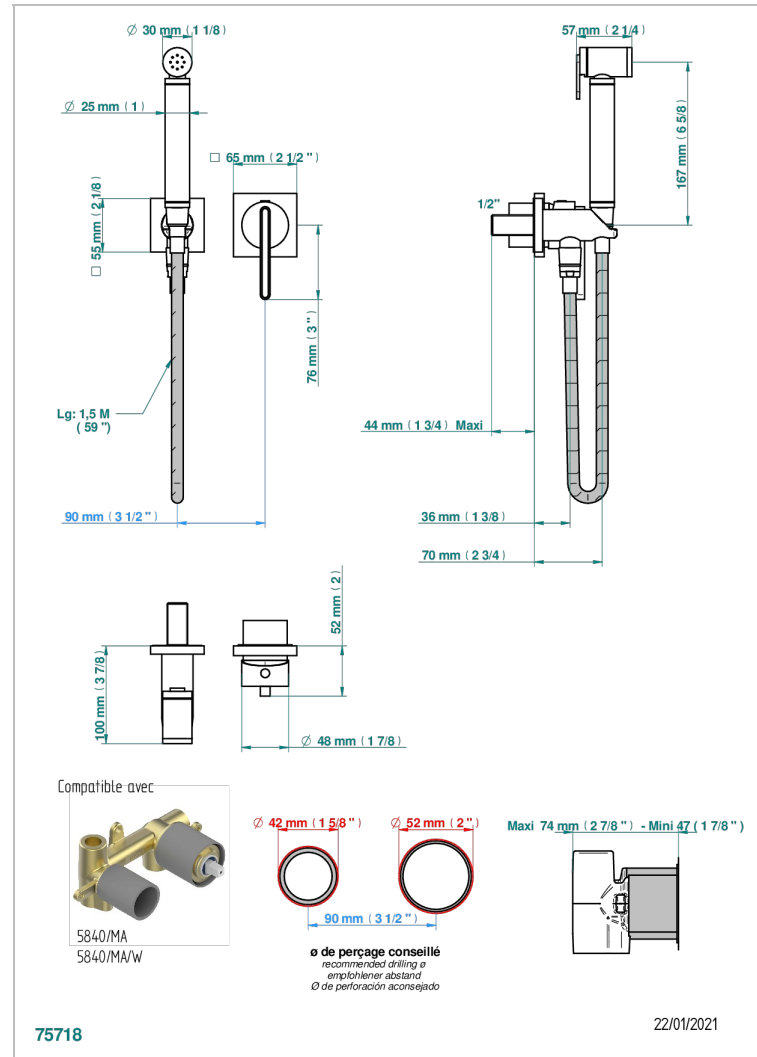

# ICON-X METAL INLAYS

U7J-5840/MBG

Trim only for WC douche including: trigger spray, wall mounted single lever mixer, reinforced hose (49 1/4"), wall outlet with integrated elbow with safety stopper

## CHARACTERISTIC

- ACS : 19ACCLY412

## RELATED SKU'S

- Ref. G00-5840/MAUS Rough parts for concealed wall-mounted mixer with 1/2" outlet