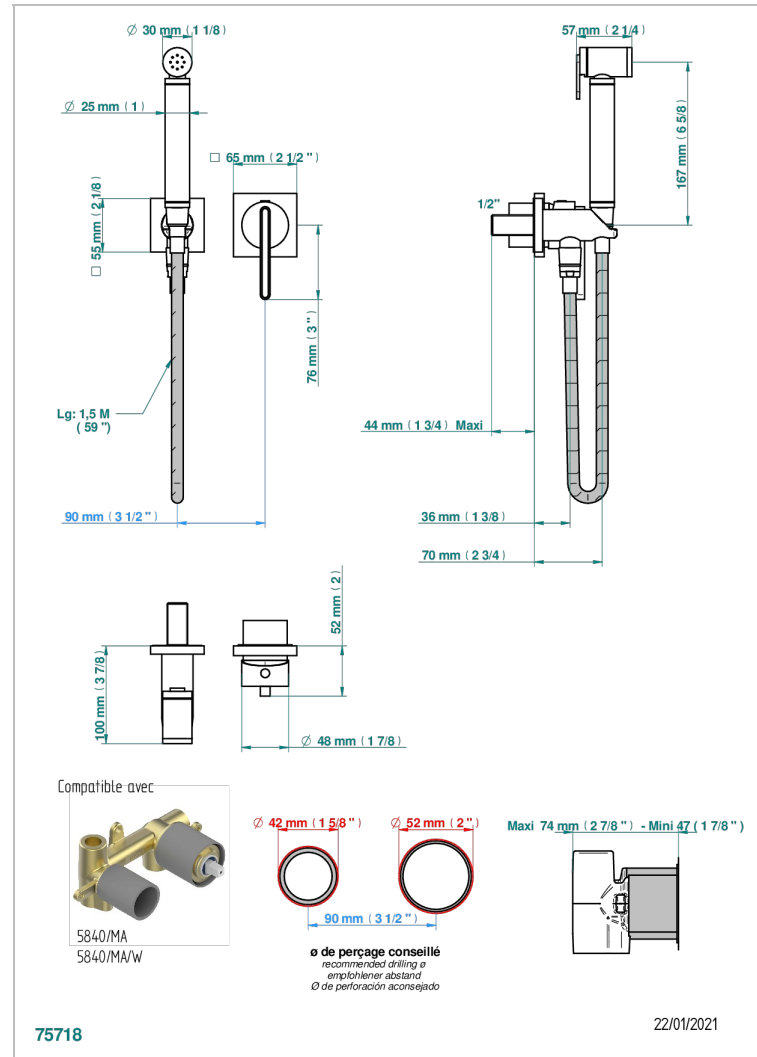

# ICON-X METAL INLAYS

U7J-5840/MBG

Trim only for WC douche including: trigger spray, wall mounted single lever mixer, reinforced hose (1.25m), wall outlet with integrated elbow with safety stopper

## CHARACTERISTIC

- ACS : 19ACCLY412

## RELATED SKU'S

- Ref. G00-5840/MA Rough parts for concealed wall-mounted mixer with 1/2" outlet