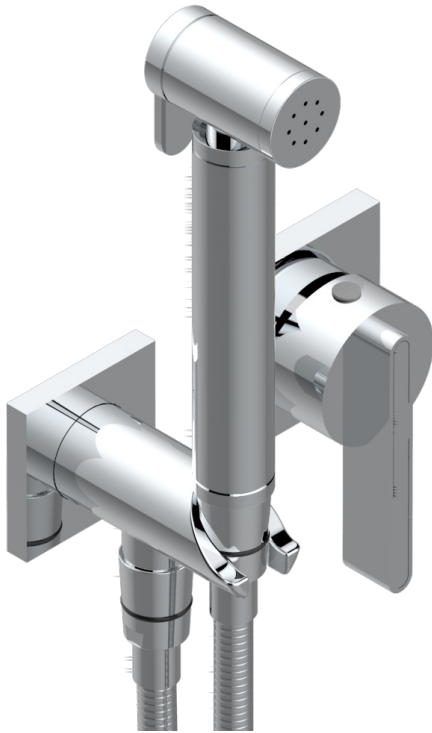

# ICON-X METAL INLAYS

U7J-5840/MBG

Trim only for WC douche including: trigger spray, wall mounted single lever mixer, reinforced hose (1.25m), wall outlet with integrated elbow with safety stopper

## CHARACTERISTIC

- ACS : 19ACCLY412

## RELATED SKU'S

- Ref. G00-5840/MA Rough parts for concealed wall-mounted mixer with 1/2" outlet