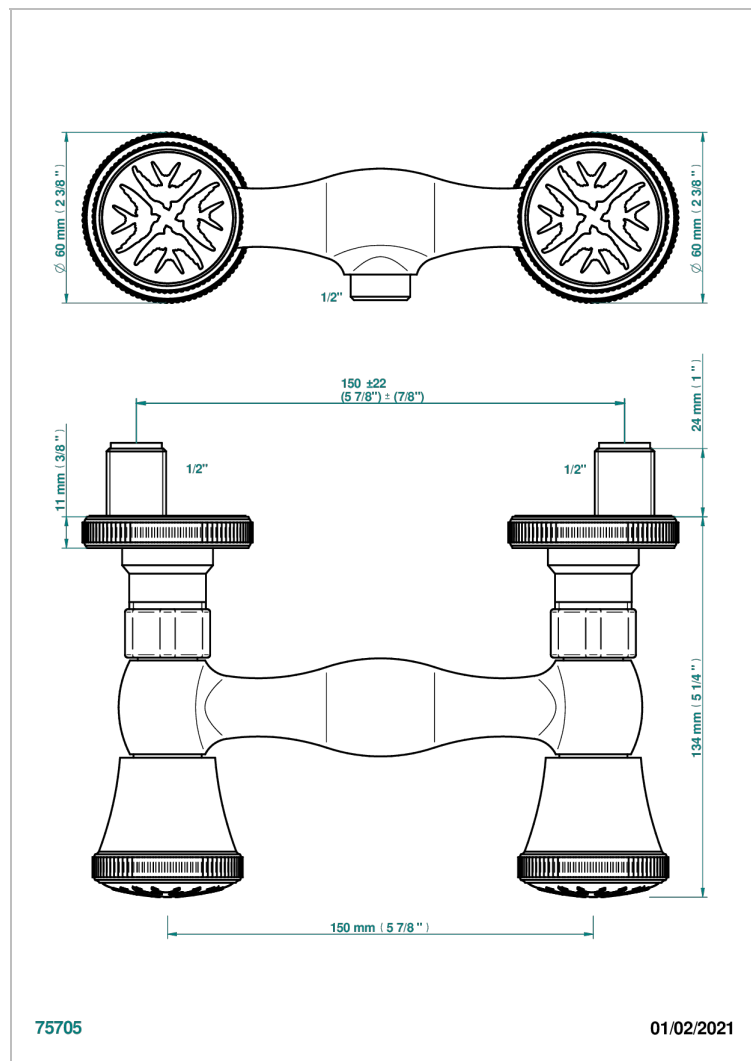

# HIRONDELLES GOLD STAMPED

A4L-64

Wall mounted shower mixer 1/2" - 150 mm centres - no hose

## CHARACTERISTIC

- ACS : 17ACCLY652
- NF : NF EN 200 - IA - Chrome