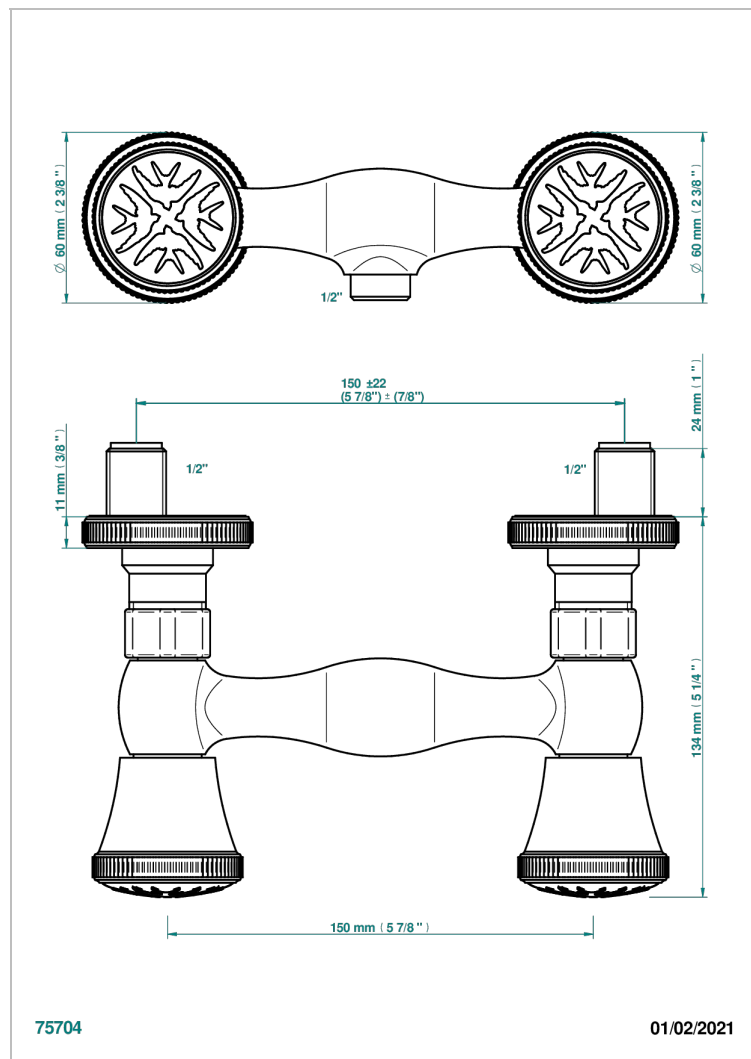

HIRONDELLES PLATINUM STAMPED

A4K-64

Wall mounted shower mixer 1/2" - 150 mm centres - no hose

CHARACTERISTIC

- ACS : 17ACCLY652
- NF : NF EN 200 - IA - Chrome

STANDARDS

AVAILABLE FINITIONS

Antique nickel - H28
Black ceram - D30
Blush PVD - H62
Brass color PVD - H49
Brown bronze color PVD - F33
Gold color PVD - H52