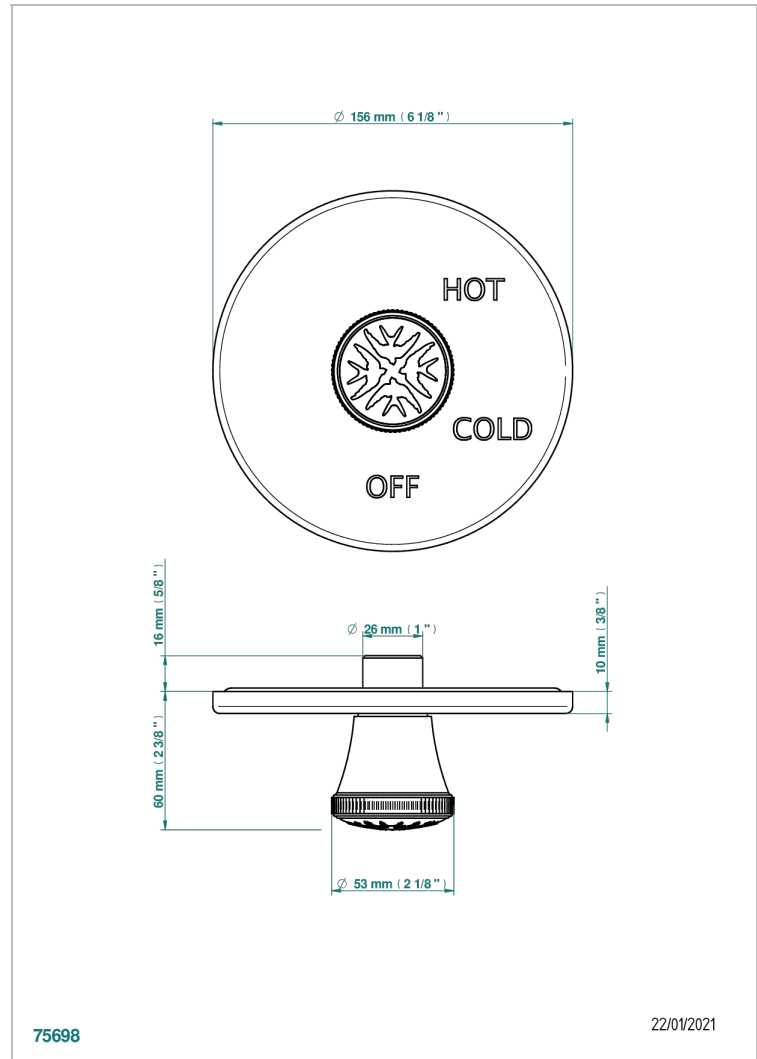

# HIRONDELLES GOLD STAMPED

A4L-320B

Trim for pressure balance valve

THG<sup>®</sup>  
PARIS

## CHARACTERISTIC

- Hironnelles Gold stamped
- Trim for pressure balance valve

## RELATED SKU'S

- Ref. G00-320A 1/2 " Pressure balance valve