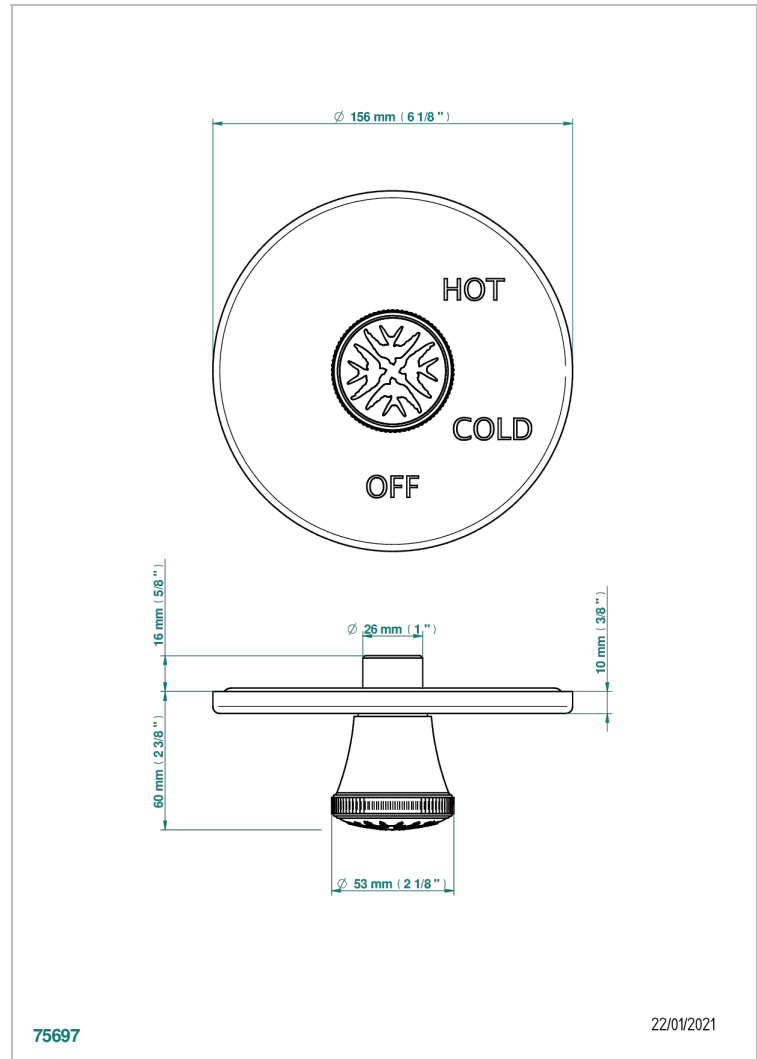

HIRONDELLES PLATINUM STAMPED

A4K-320B

Trim for pressure balance valve

THG[®]
PARIS

75697

22/01/2021

CHARACTERISTIC

- Hirondelles Platinum stamped
- Trim for pressure balance valve

RELATED SKU'S

- Ref. G00-320A 1/2 " Pressure balance valve

AVAILABLE FINITIONS

Black ceram - D30
Blush PVD - H62
Brass color PVD - H49
Brown bronze color PVD - F33
Chrome polished - A02
Copper antique matt, coated - H07