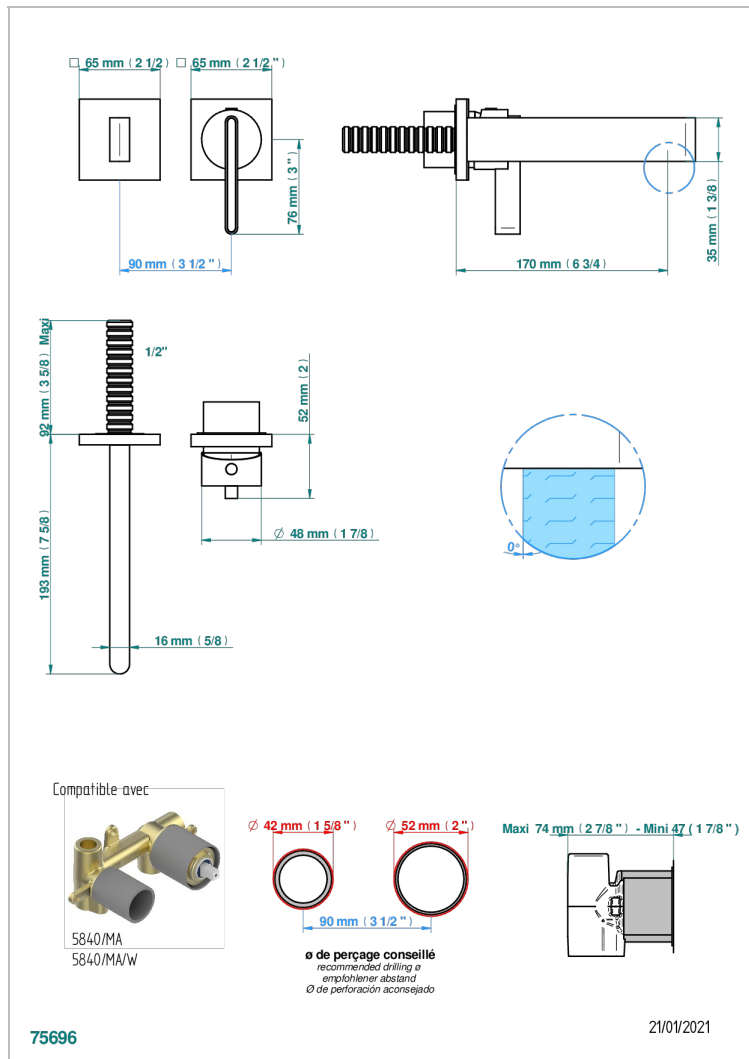

ICON-X CARBON DORADO CON MANETAS

U7T-6541B

Trim only for Built-in basin mixer with spout (two x 1/2" inlets and one 1/2" outlet), without waste

CARACTERÍSTICAS

- Icon-x carbon dorado con manetas
- Trim only for Built-in basin mixer with spout (two x 1/2" inlets and one 1/2" outlet), without waste

PRODUCTOS RELACIONADOS

- Ref. G00-5840/MAUS Rough parts for concealed wall-mounted mixer with 1/2" outlet

ACABADOS DISPONIBLES

Cerámica negra mate - D30
Cromo - A02
Cromo mate - C02
Dorado - F01
Dorado mate - F07
Dorado pálido - F30