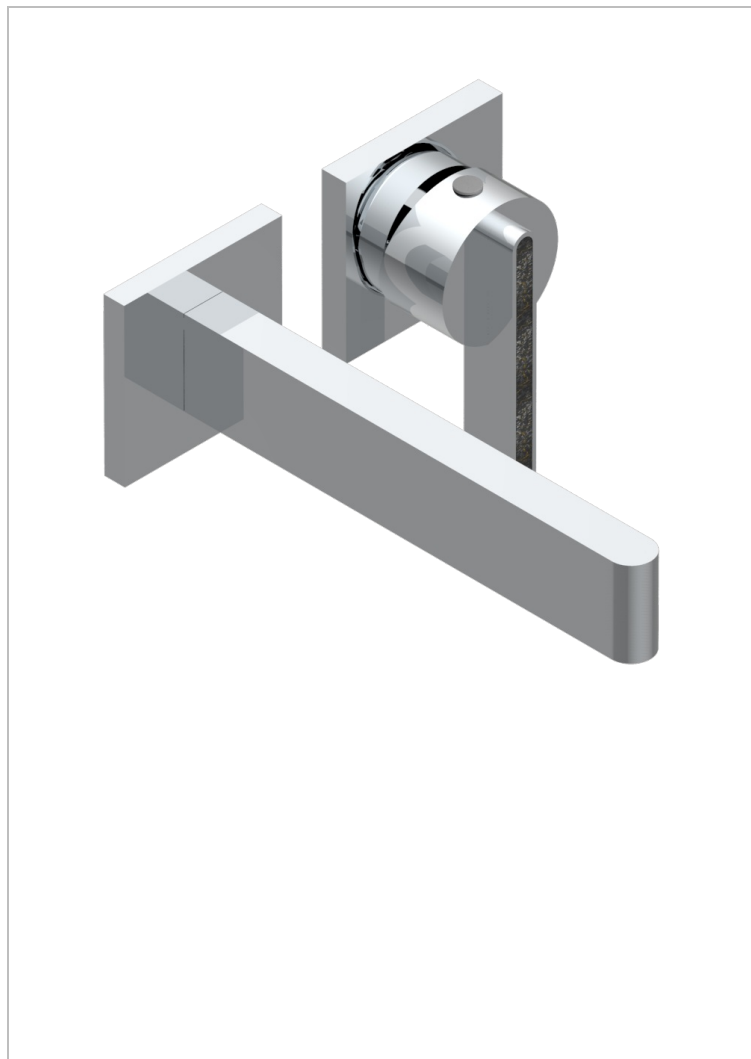

ICON-X CARBON DORADO CON MANETAS

U7T-6541B

Trim only for Built-in basin mixer with spout (two x 1/2" inlets and one 1/2" outlet), without waste

CARACTERÍSTICAS

- Icon-x carbon dorado con manetas
- Trim only for Built-in basin mixer with spout (two x 1/2" inlets and one 1/2" outlet), without waste

PRODUCTOS RELACIONADOS

- Ref. G00-5840/MAUS Rough parts for concealed wall-mounted mixer with 1/2" outlet

ACABADOS DISPONIBLES

Cerámica negra mate - D30
Cromo - A02
Cromo mate - C02
Dorado - F01
Dorado mate - F07
Dorado pálido - F30

Dorado pálido mate (sin barniz) - F31
Níquel - B01
Níquel mate - C01
Níquel viejo - H28
Pvd blush - H62
Pvd blush mate - H60

Pvd color latón - H49
Pvd color latón mate - H50
Pvd color níquel - H55
Pvd color níquel mate - H56
Pvd color oro - H52
Pvd color oro mate - H53