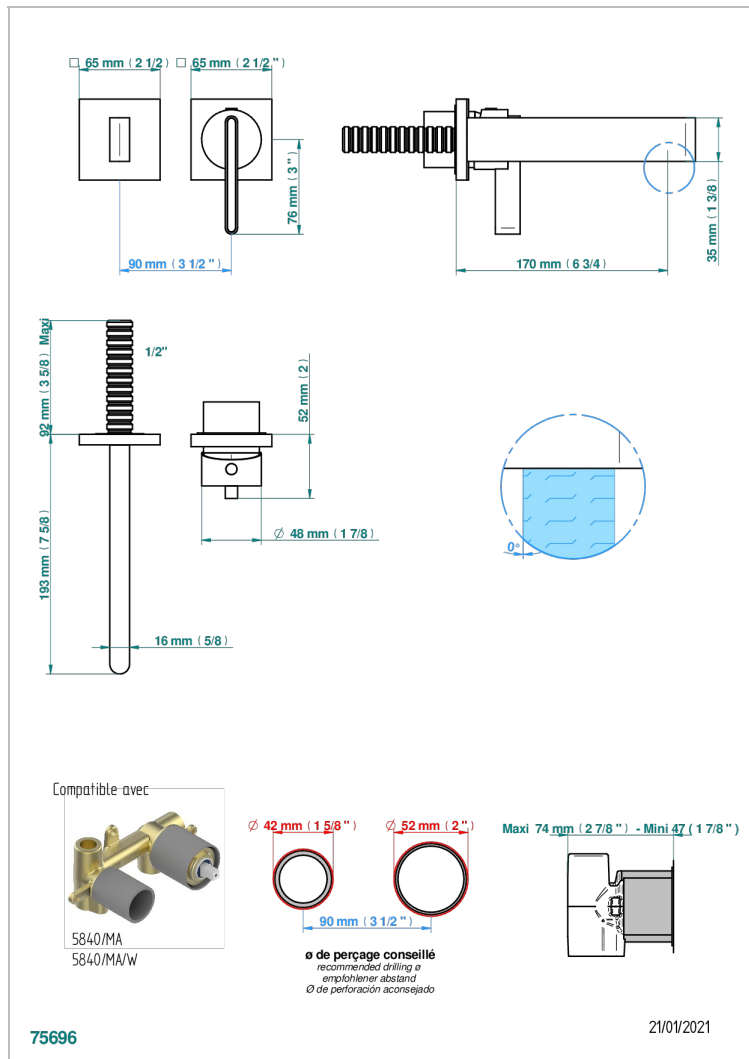

ICON-X CARBON GOLD WITH LEVER HANDLES

U7T-6541B

Trim only for Built-in basin mixer with spout (two x 1/2" inlets and one 1/2" outlet), without waste

CHARACTERISTIC

- Icon-x carbon gold with lever handles
- Trim only for Built-in basin mixer with spout (two x 1/2" inlets and one 1/2" outlet), without waste

RELATED SKU'S

- Ref. G00-5840/MAUS Rough parts for concealed wall-mounted mixer with 1/2" outlet

AVAILABLE FINITIONS

Black ceram - D30
Blush PVD - H62
Brass color PVD - H49
Brown bronze color PVD - F33
Chrome polished - A02
Gold color PVD - H52