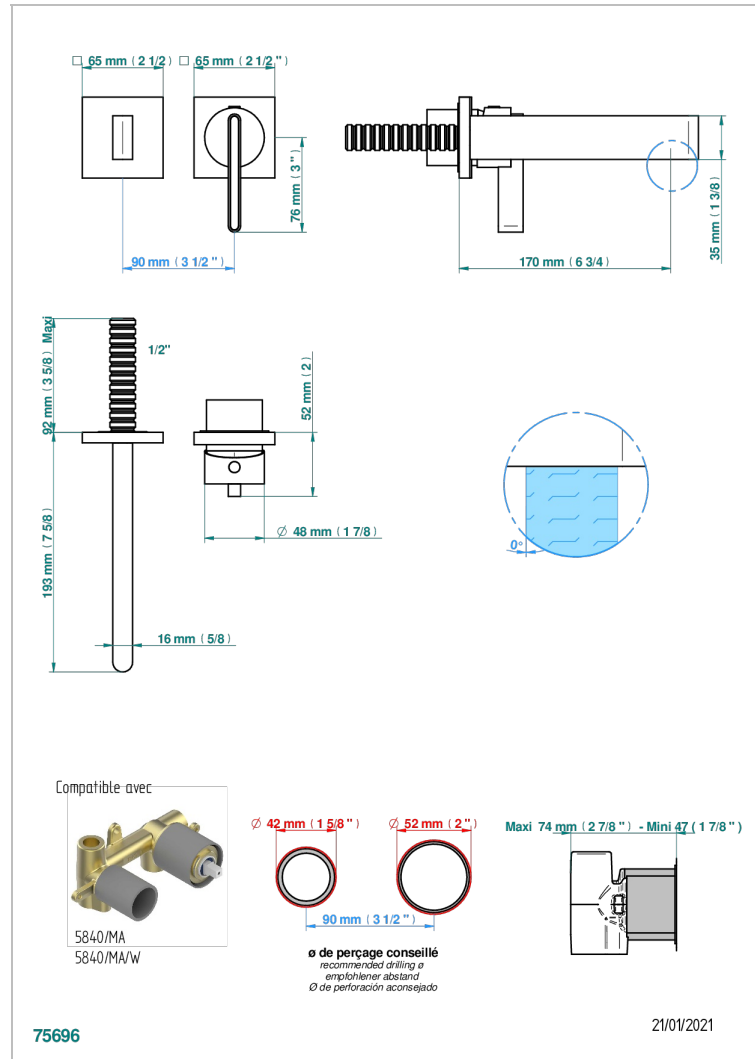

ICON-X CARBON GOLD WITH LEVER

U7T-6541B

Trim only for Built-in basin mixer with spout (two x 1/2" inlets and one 1/2" outlet), without waste

CHARACTERISTIC

- Icon-x carbon gold with lever
- Trim only for Built-in basin mixer with spout (two x 1/2" inlets and one 1/2" outlet), without waste

RELATED SKU'S

- Ref. G00-5840/MA/W Rough parts for concealed wall-mounted mixer with 1/2" outlet, for WC douche - WRAS approved

AVAILABLE FINITIONS

Antique nickel - H28
Black ceram - D30
Blush PVD - H62
Brass color PVD - H49
Brown bronze color PVD - F33
Gold color PVD - H52