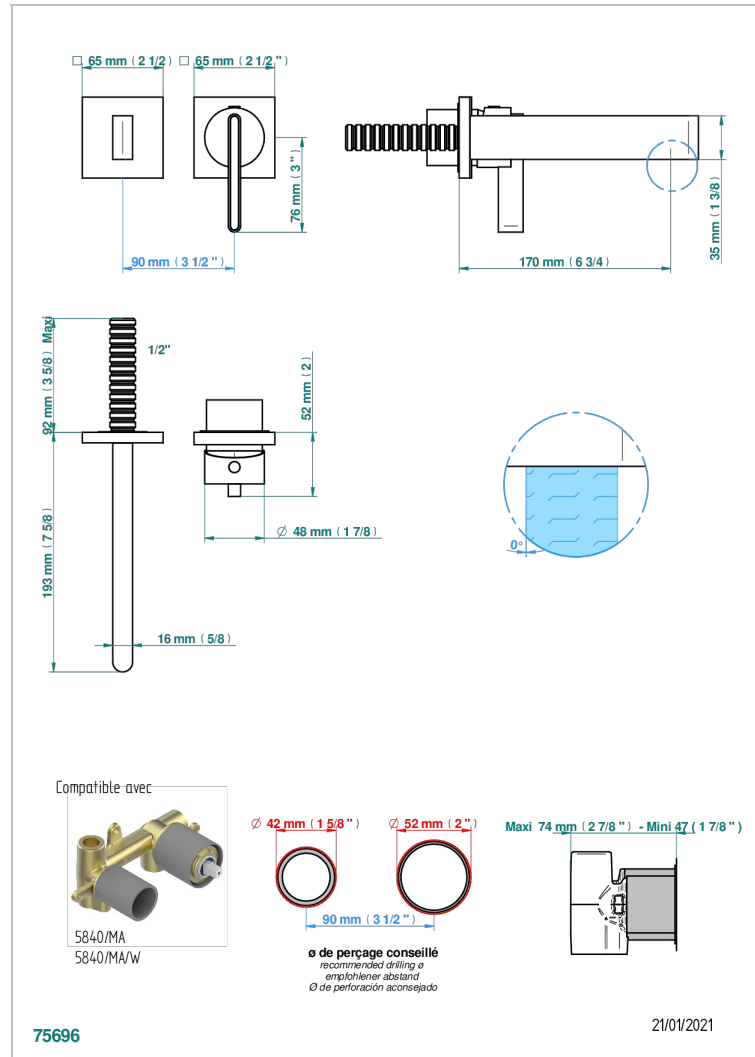

ICON-X CARBON GOLD WITH LEVER

U7T-6541B

Trim only for Built-in basin mixer with spout (two x 1/2" inlets and one 1/2" outlet), without waste

CHARACTERISTIC

- Icon-x carbon gold with lever
- Trim only for Built-in basin mixer with spout (two x 1/2" inlets and one 1/2" outlet), without waste

RELATED SKU'S

- Ref. G00-5840/MA Rough parts for concealed wall-mounted mixer with 1/2" outlet

AVAILABLE FINITIONS

Antique nickel - H28
Black ceram - D30
Blush PVD - H62
Brass color PVD - H49
Brown bronze color PVD - F33
Gold color PVD - H52