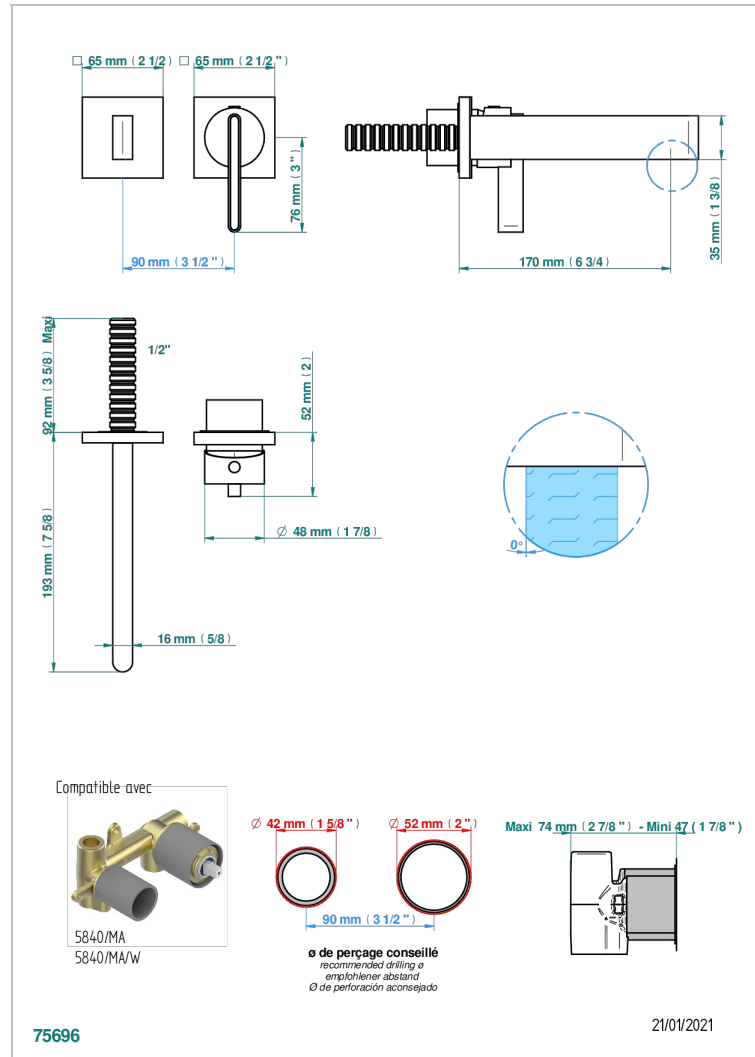

# ICON-X CARBON GOLD WITH LEVER

U7T-6541B

Trim only for Built-in basin mixer with spout (two x 1/2" inlets and one 1/2" outlet), without waste

## CHARACTERISTIC

- Icon-x carbon gold with lever
- Trim only for Built-in basin mixer with spout (two x 1/2" inlets and one 1/2" outlet), without waste

## RELATED SKU'S

- Ref. G00-5840/MA Rough parts for concealed wall-mounted mixer with 1/2" outlet