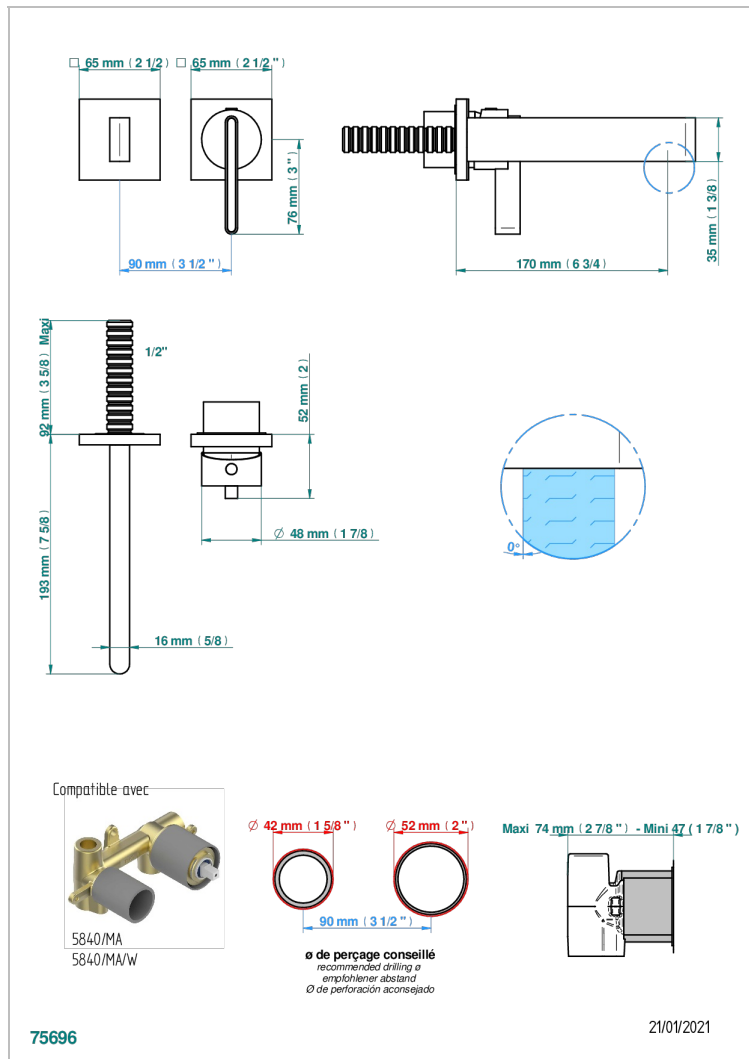

# ICON-X CARBON GOLD WITH LEVER

U7T-6541B

Trim only for Built-in basin mixer with spout (two x 1/2" inlets and one 1/2" outlet), without waste

## 特色

- Icon-X Carbon Gold with lever
- Trim only for Built-in basin mixer with spout (two x 1/2" inlets and one 1/2" outlet), without waste

## 相关的SKU

- Ref. G00-5840/MA 卫浴套装，含：入墙式弯管出水管，1米25强化软管，触控式花洒和托勾，美国标准