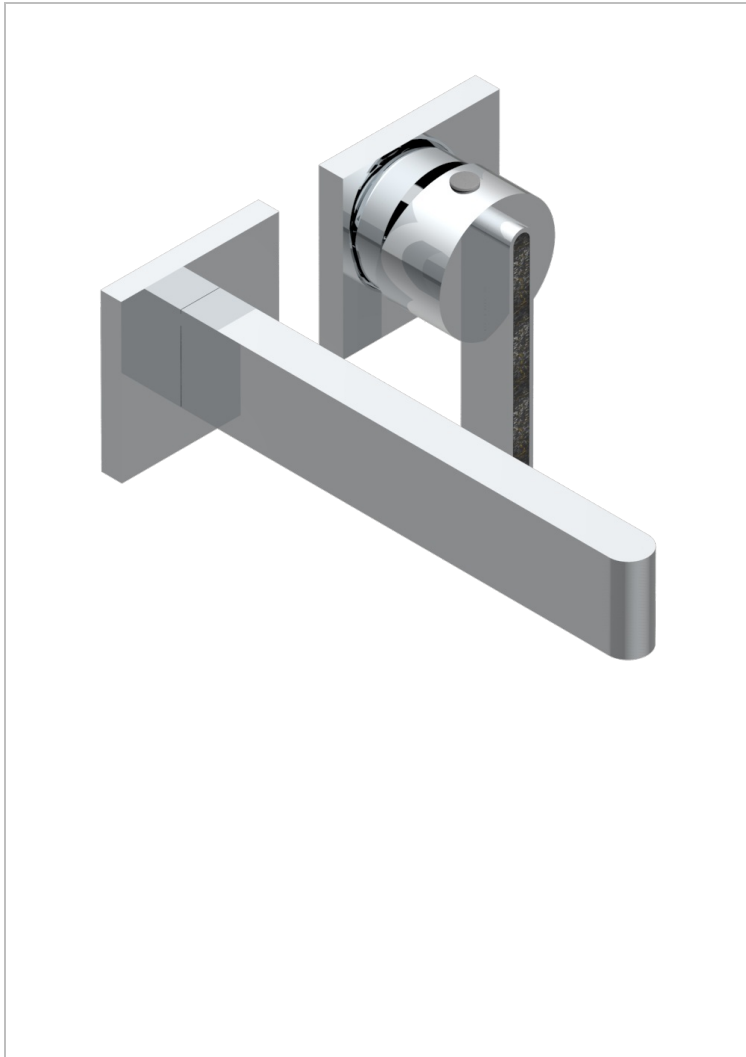

ICON-X CARBON GOLD

U7S-6541B

THG
PARIS

Trim only for Built-in basin mixer with spout (two x 1/2" inlets and one 1/2" outlet), without waste

CHARACTERISTIC

- Icon-x carbon gold
- Trim only for Built-in basin mixer with spout (two x 1/2" inlets and one 1/2" outlet), without waste

RELATED SKU'S

- Ref. G00-5840/MA/W Rough parts for concealed wall-mounted mixer with 1/2" outlet, for WC douche - WRAS approved

AVAILABLE FINITIONS

Antique nickel - H28
Black ceram - D30
Blush PVD - H62
Brass color PVD - H49
Brown bronze color PVD - F33
Gold color PVD - H52