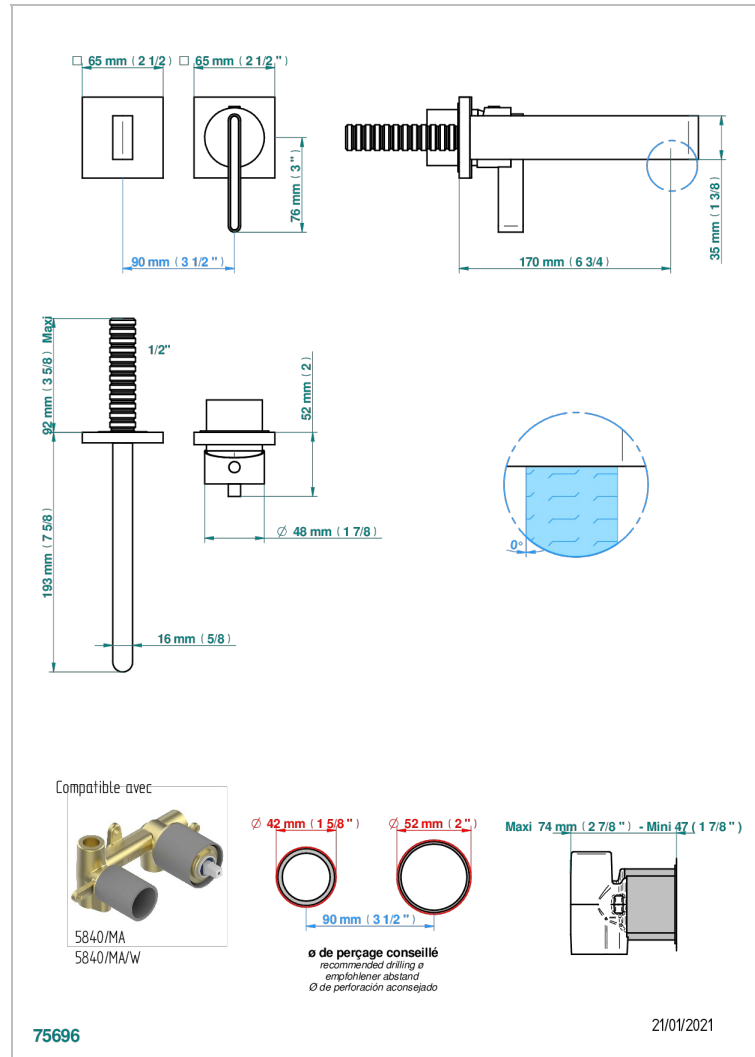

ICON-X CARBON GOLD

U7S-6541B

THG
PARIS

Trim only for Built-in basin mixer with spout (two x 1/2" inlets and one 1/2" outlet), without waste

CHARACTERISTIC

- Icon-x carbon gold
- Trim only for Built-in basin mixer with spout (two x 1/2" inlets and one 1/2" outlet), without waste

RELATED SKU'S

- Ref. G00-5840/MA/W Rough parts for concealed wall-mounted mixer with 1/2" outlet, for WC douche - WRAS approved

AVAILABLE FINITIONS

Antique nickel - H28
Black ceram - D30
Blush PVD - H62
Brass color PVD - H49
Brown bronze color PVD - F33
Gold color PVD - H52