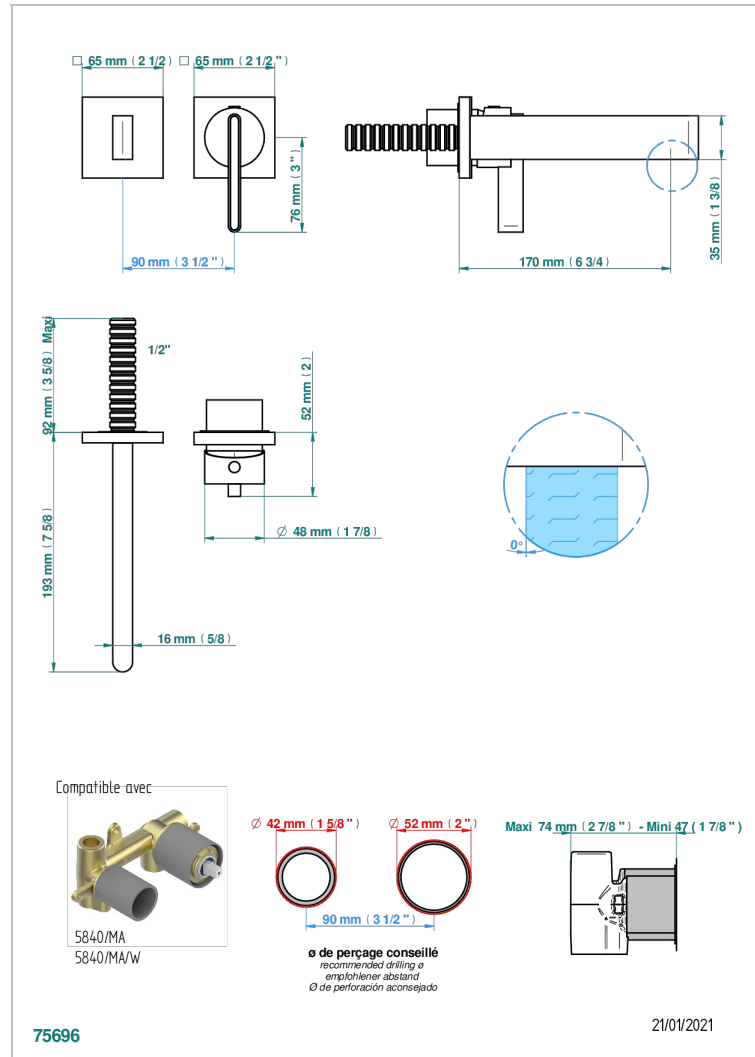

ICON-X CARBON DORADO

U7S-6541B

THG
PARIS

Trim only for Built-in basin mixer with spout (two x 1/2" inlets and one 1/2" outlet), without waste

CARACTERÍSTICAS

- Icon-x carbon dorado
- Trim only for Built-in basin mixer with spout (two x 1/2" inlets and one 1/2" outlet), without waste

PRODUCTOS RELACIONADOS

- Ref. G00-5840/MA Parte empotrada para mezclador mural con salida hembra 1/2

ACABADOS DISPONIBLES

Cerámica negra mate - D30
Cromo - A02
Cromo mate - C02
Dorado - F01
Dorado mate - F07
Dorado pálido - F30