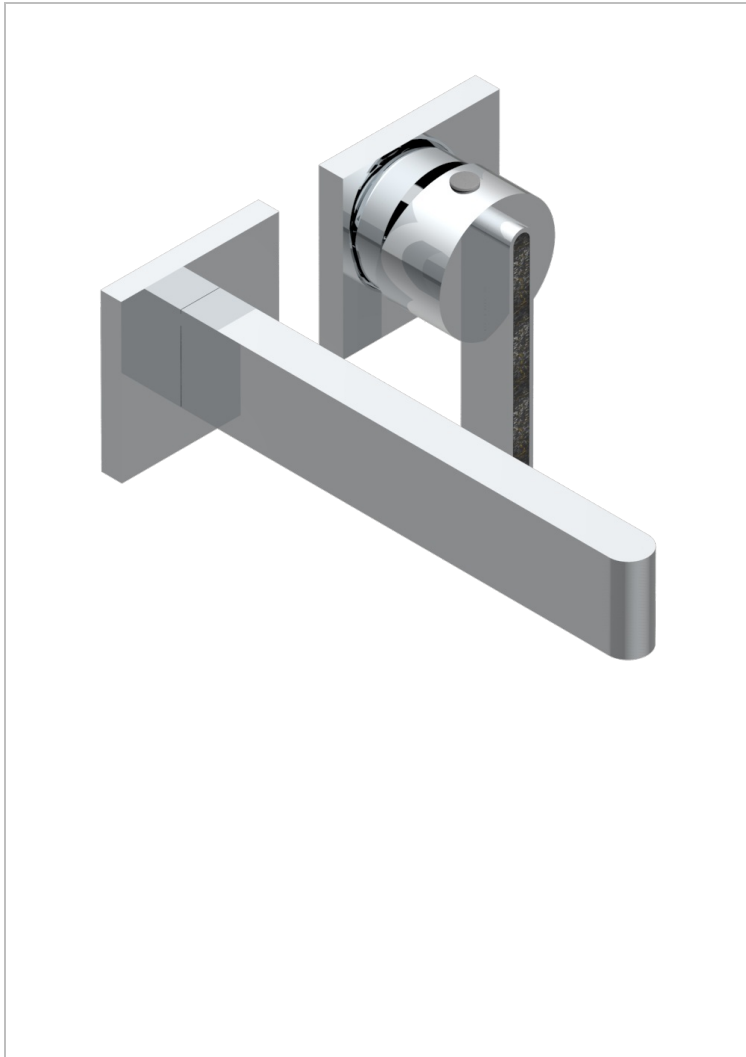

ICON-X CARBON GOLD

U7S-6541B

THG
PARIS

Trim only for Built-in basin mixer with spout (two x 1/2" inlets and one 1/2" outlet), without waste

CHARACTERISTIC

- Icon-x carbon gold
- Trim only for Built-in basin mixer with spout (two x 1/2" inlets and one 1/2" outlet), without waste

RELATED SKU'S

- Ref. G00-5840/MA Rough parts for concealed wall-mounted mixer with 1/2" outlet

AVAILABLE FINITIONS

Antique nickel - H28
Black ceram - D30
Blush PVD - H62
Brass color PVD - H49
Brown bronze color PVD - F33
Gold color PVD - H52