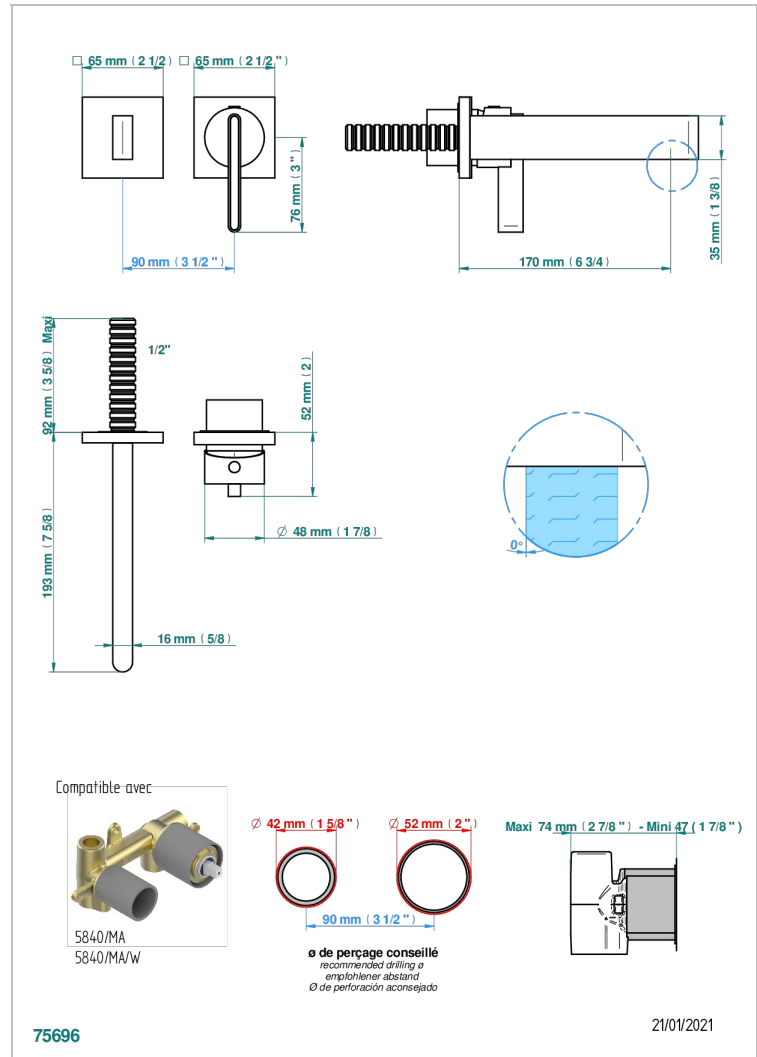

ICON-X CARBON GOLD

U7S-6541B

THG
PARIS

Trim only for Built-in basin mixer with spout (two x 1/2" inlets and one 1/2" outlet), without waste

CHARACTERISTIC

- Icon-x carbon gold
- Trim only for Built-in basin mixer with spout (two x 1/2" inlets and one 1/2" outlet), without waste

RELATED SKU'S

- Ref. G00-5840/MA Rough parts for concealed wall-mounted mixer with 1/2" outlet

AVAILABLE FINITIONS

Antique nickel - H28
Black ceram - D30
Blush PVD - H62
Brass color PVD - H49
Brown bronze color PVD - F33
Gold color PVD - H52