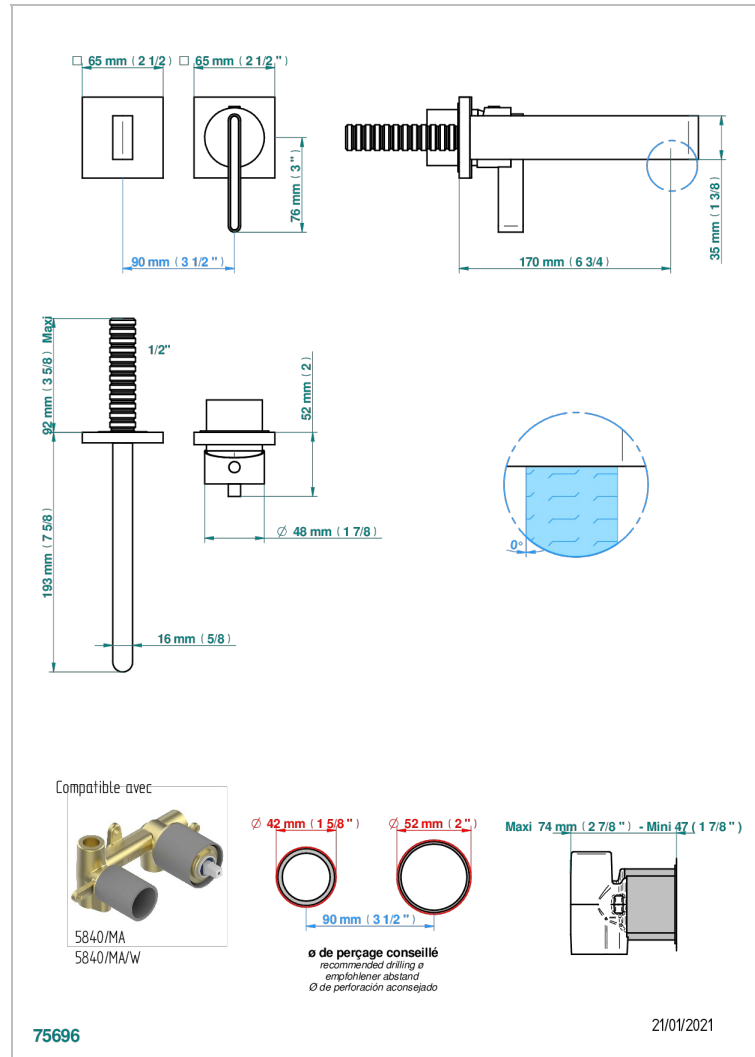

# ICON-X CARBON DORADO

U7S-6541B

THG  
PARIS

Trim only for Built-in basin mixer with spout (two x 1/2" inlets and one 1/2" outlet), without waste

## CARACTERÍSTICAS

- Icon-x carbon dorado
- Trim only for Built-in basin mixer with spout (two x 1/2" inlets and one 1/2" outlet), without waste

## PRODUCTOS RELACIONADOS

- Ref. G00-5840/MA Parte empotrada para mezclador mural con salida hembra 1/2