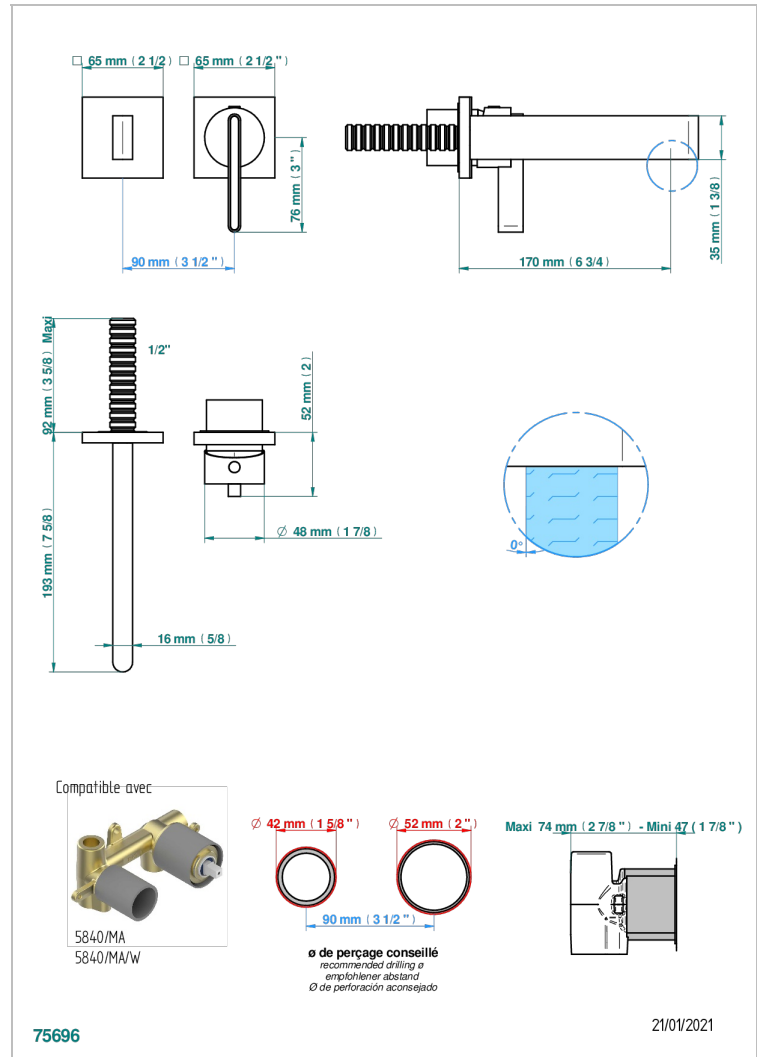

# ICON-X CARBON GOLD

U7S-6541B

THG  
PARIS

Trim only for Built-in basin mixer with spout (two x 1/2" inlets and one 1/2" outlet), without waste

## CHARACTERISTIC

- Icon-x carbon gold
- Trim only for Built-in basin mixer with spout (two x 1/2" inlets and one 1/2" outlet), without waste

## RELATED SKU'S

- Ref. G00-5840/MA Rough parts for concealed wall-mounted mixer with 1/2" outlet