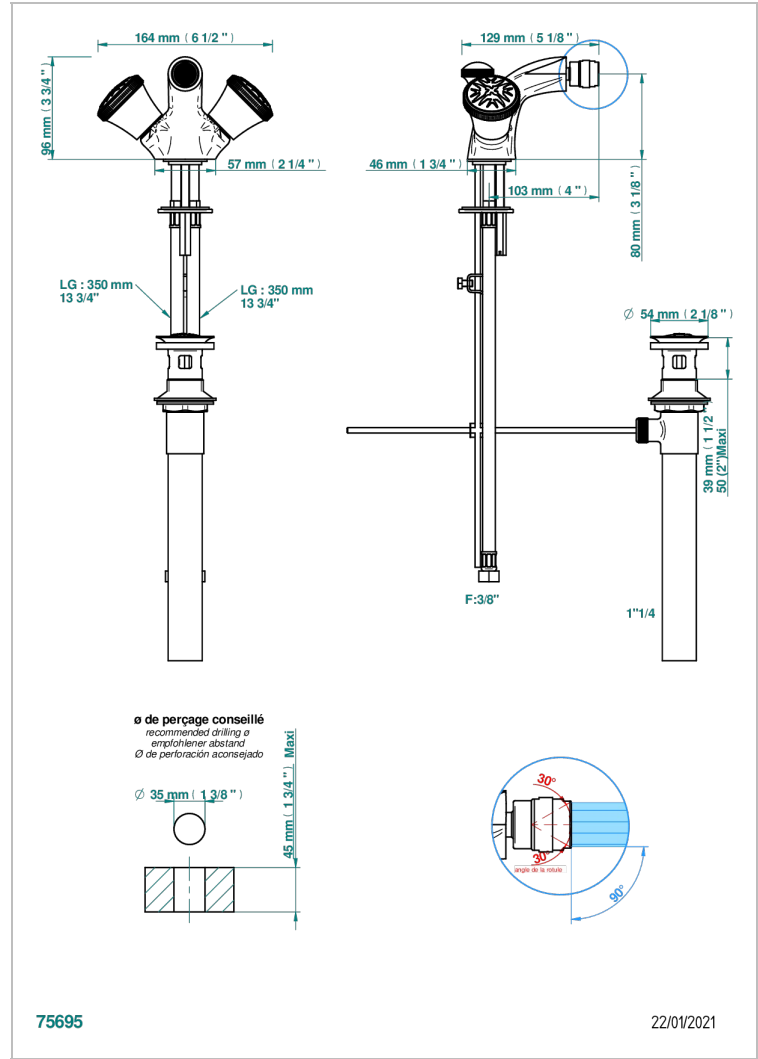

# HIRONDELLES GOLD STAMPED

A4L-3202/US

Single hole, 2 handlebidet faucet with drain

THG<sup>®</sup>  
PARIS