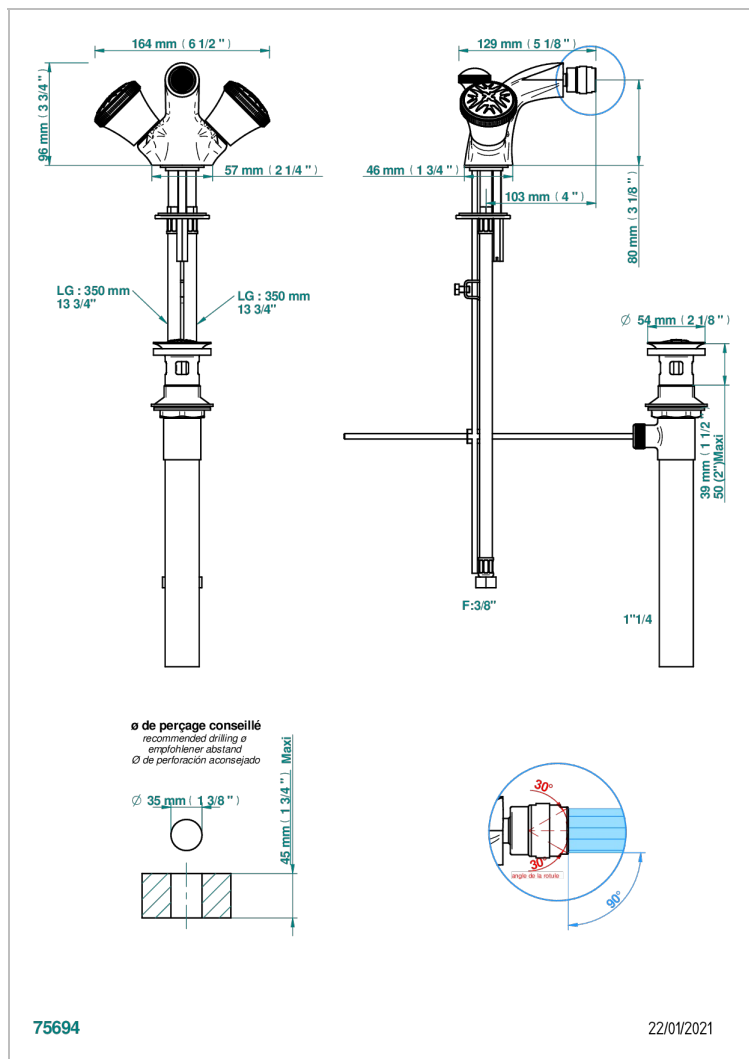

HIRONDELLES PLATINUM STAMPED

A4K-3202/US

Single hole bidet faucet with drain

CHARACTERISTIC

- ASME : ASME A112.18.1-2011/CSA B125.1-11

STANDARDS

AVAILABLE FINITIONS

Black ceram - D30
Blush PVD - H62
Brass color PVD - H49
Brown bronze color PVD - F33
Chrome polished - A02
Copper antique matt, coated - H07

Matt nickel (American satin) - C01
Matt nickel color PVD - H56
Nickel antique / Sovereign - H28
Nickel color PVD - H55
Nickel polished - B01
Soft gold - F30

Soft matt gold - F31
Umber PVD - H66