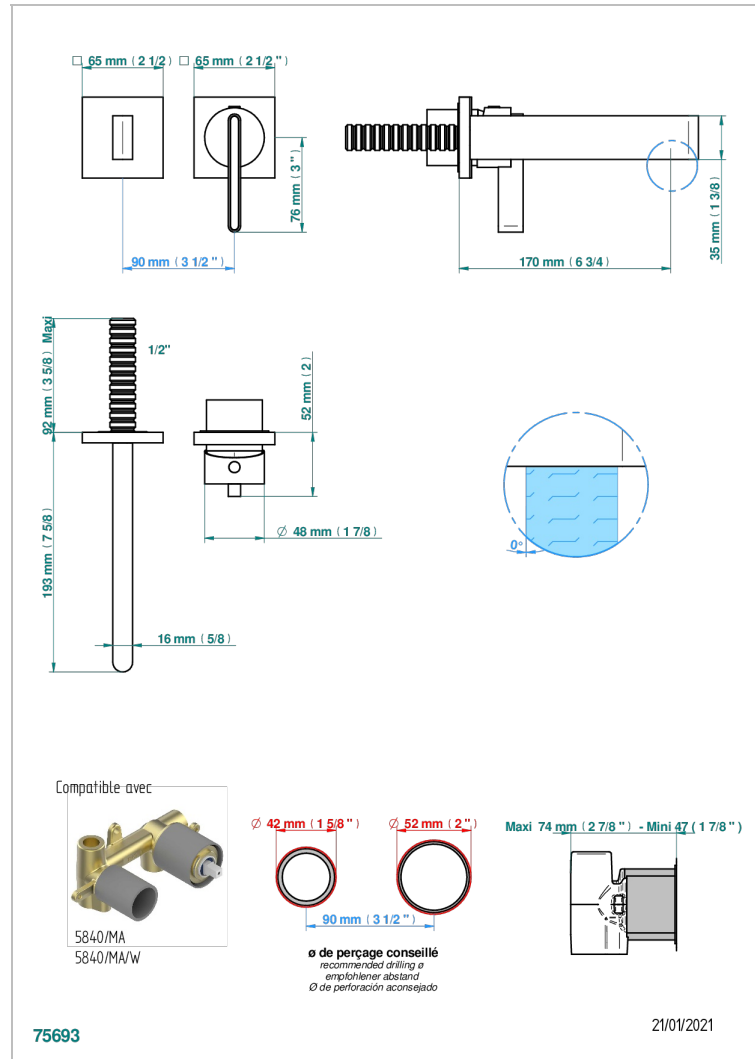

# ICON-X TITANIO CON MANETAS

U7M-6541B

THG  
PARIS

Trim only for Built-in basin mixer with spout (two x 1/2" inlets and one 1/2" outlet), without waste

## CARACTERÍSTICAS

- Icon-x titanio con manetas
- Trim only for Built-in basin mixer with spout (two x 1/2" inlets and one 1/2" outlet), without waste

## PRODUCTOS RELACIONADOS

- Ref. G00-5840/MAUS Rough parts for concealed wall-mounted mixer with 1/2" outlet