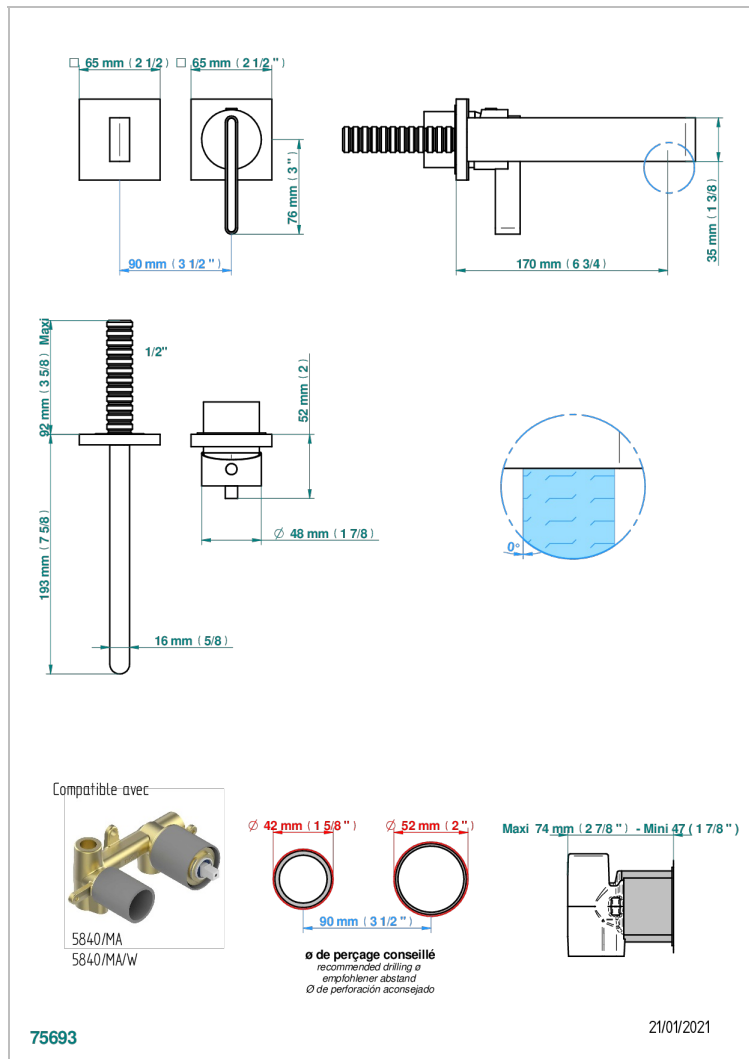

ICON-X - TITANIUM WITH LEVER HANDLES

U7M-6541B

Trim only for Built-in basin mixer with spout (two x 1/2" inlets and one 1/2" outlet), without waste

CHARACTERISTIC

- Icon-x - titanium with lever handles
- Trim only for Built-in basin mixer with spout (two x 1/2" inlets and one 1/2" outlet), without waste

RELATED SKU'S

- Ref. G00-5840/MAUS Rough parts for concealed wall-mounted mixer with 1/2" outlet

AVAILABLE FINITIONS

Black ceram - D30
Blush PVD - H62
Brass color PVD - H49
Brown bronze color PVD - F33
Chrome polished - A02
Gold color PVD - H52