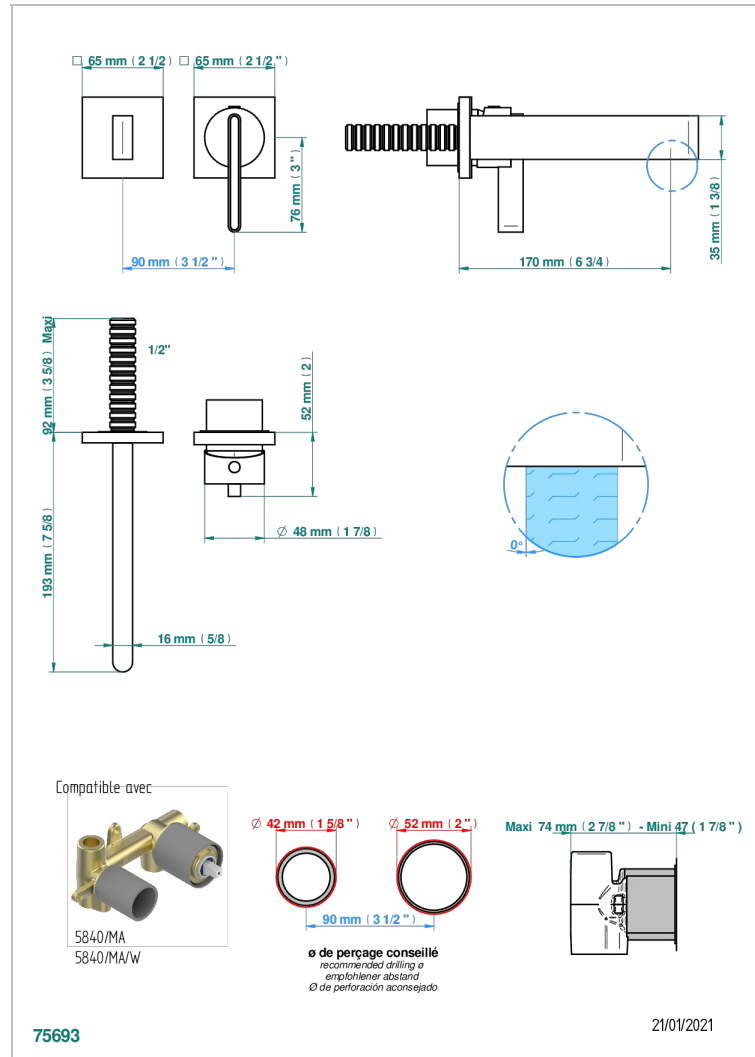

ICON-X TITANIUM WITH LEVER

U7M-6541B

THG
PARIS

Trim only for Built-in basin mixer with spout (two x 1/2" inlets and one 1/2" outlet), without waste

CHARACTERISTIC

- Icon-x titanium with lever
- Trim only for Built-in basin mixer with spout (two x 1/2" inlets and one 1/2" outlet), without waste

RELATED SKU'S

- Ref. G00-5840/MA/W Rough parts for concealed wall-mounted mixer with 1/2" outlet, for WC douche - WRAS approved

AVAILABLE FINITIONS

Antique nickel - H28
Black ceram - D30
Blush PVD - H62
Brass color PVD - H49
Brown bronze color PVD - F33
Gold color PVD - H52