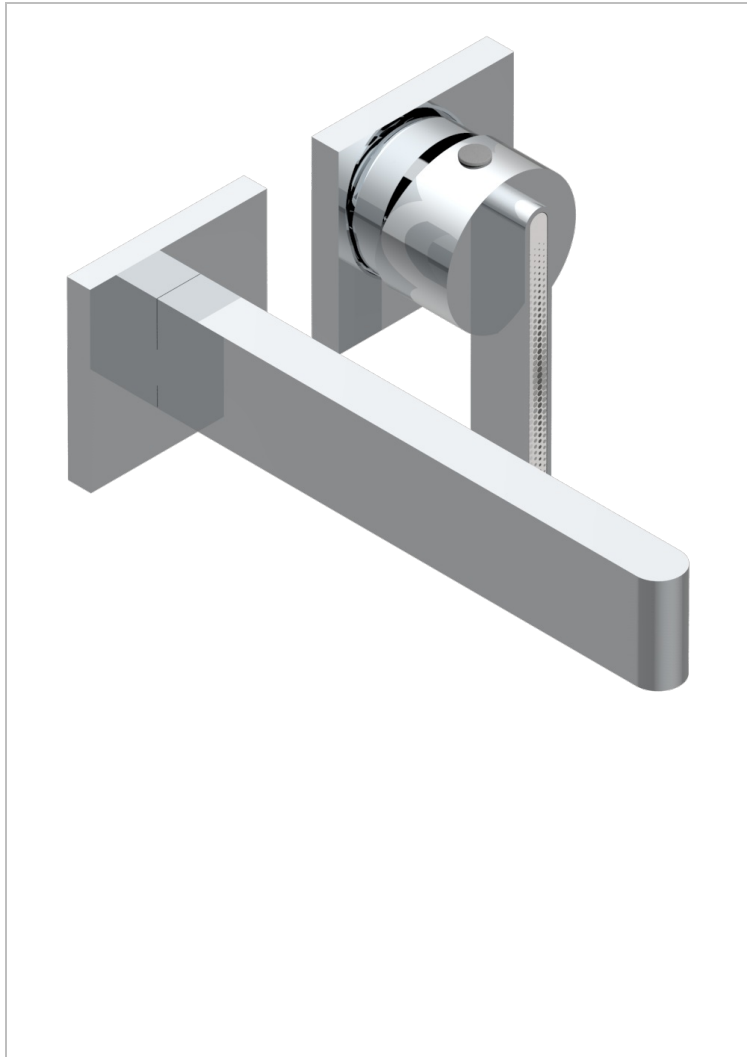

ICON-X TITANIUM WITH LEVER

U7M-6541B

THG
PARIS

Trim only for Built-in basin mixer with spout (two x 1/2" inlets and one 1/2" outlet), without waste

CHARACTERISTIC

- Icon-x titanium with lever
- Trim only for Built-in basin mixer with spout (two x 1/2" inlets and one 1/2" outlet), without waste

RELATED SKU'S

- Ref. G00-5840/MA/W Rough parts for concealed wall-mounted mixer with 1/2" outlet, for WC douche - WRAS approved

AVAILABLE FINITIONS

Antique nickel - H28
Black ceram - D30
Blush PVD - H62
Brass color PVD - H49
Brown bronze color PVD - F33
Gold color PVD - H52