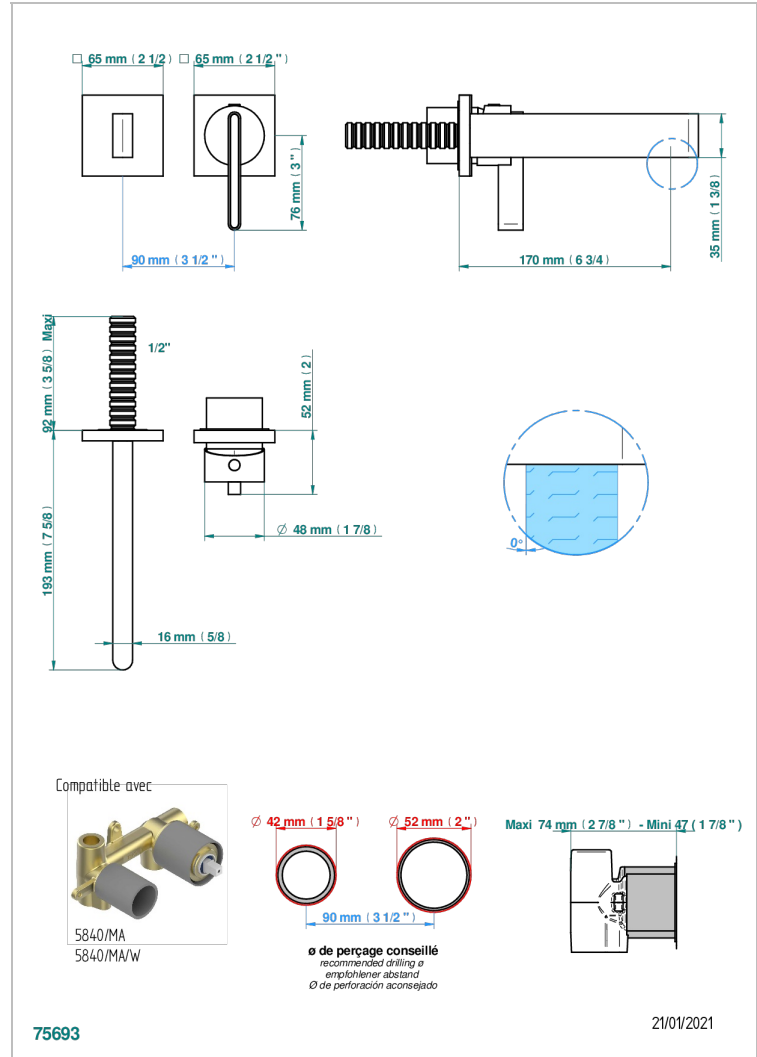

# ICON-X TITANIUM WITH LEVER

U7M-6541B

THG  
PARIS

Trim only for Built-in basin mixer with spout (two x 1/2" inlets and one 1/2" outlet), without waste

## CHARACTERISTIC

- Icon-x titanium with lever
- Trim only for Built-in basin mixer with spout (two x 1/2" inlets and one 1/2" outlet), without waste

## RELATED SKU'S

- Ref. G00-5840/MA Rough parts for concealed wall-mounted mixer with 1/2" outlet