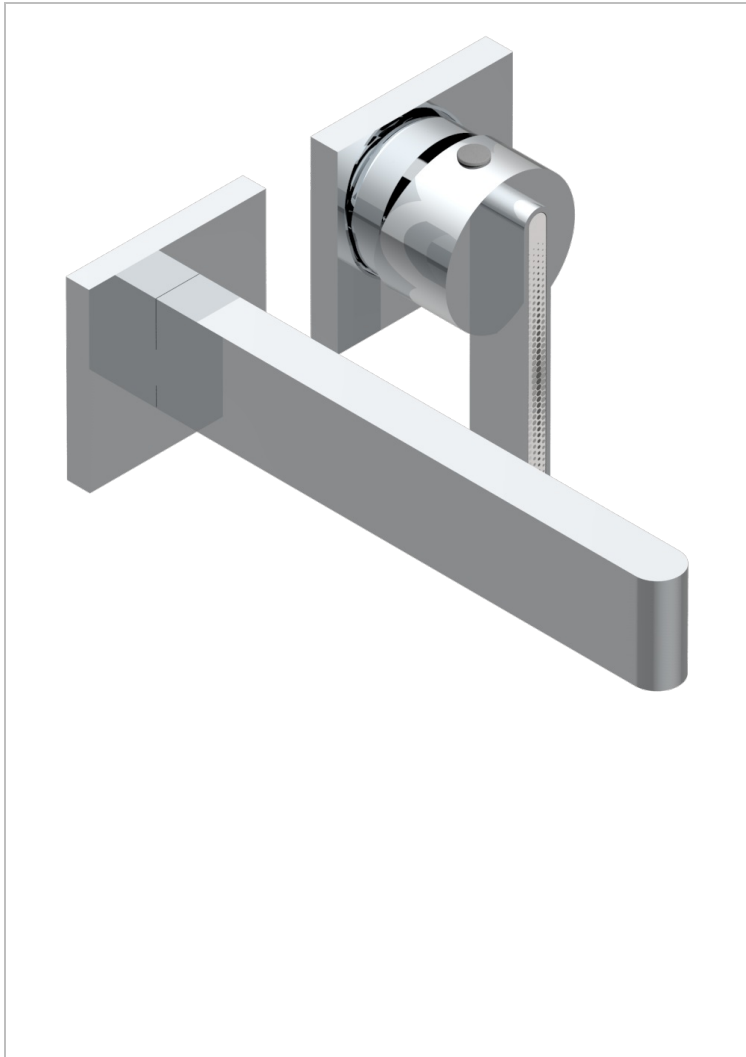

# ICON-X TITANIUM WITH LEVER

U7M-6541B

THG  
PARIS

Trim only for Built-in basin mixer with spout (two x 1/2" inlets and one 1/2" outlet), without waste

## CHARACTERISTIC

- Icon-x titanium with lever
- Trim only for Built-in basin mixer with spout (two x 1/2" inlets and one 1/2" outlet), without waste

## RELATED SKU'S

- Ref. G00-5840/MA Rough parts for concealed wall-mounted mixer with 1/2" outlet