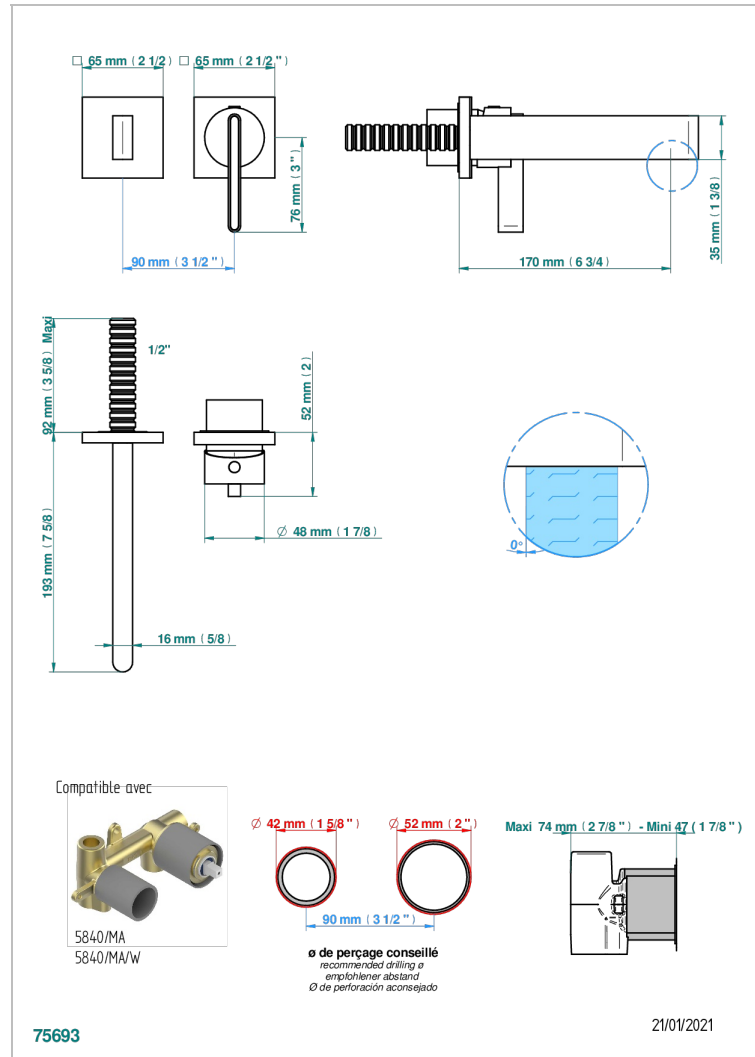

# ICON-X TITANIO CON MANETAS

U7M-6541B

THG  
PARIS

Trim only for Built-in basin mixer with spout (two x 1/2" inlets and one 1/2" outlet), without waste

## CARACTERÍSTICAS

- Icon-x titanio con manetas
- Trim only for Built-in basin mixer with spout (two x 1/2" inlets and one 1/2" outlet), without waste

## PRODUCTOS RELACIONADOS

- Ref. G00-5840/MA Parte empotrada para mezclador mural con salida hembra 1/2