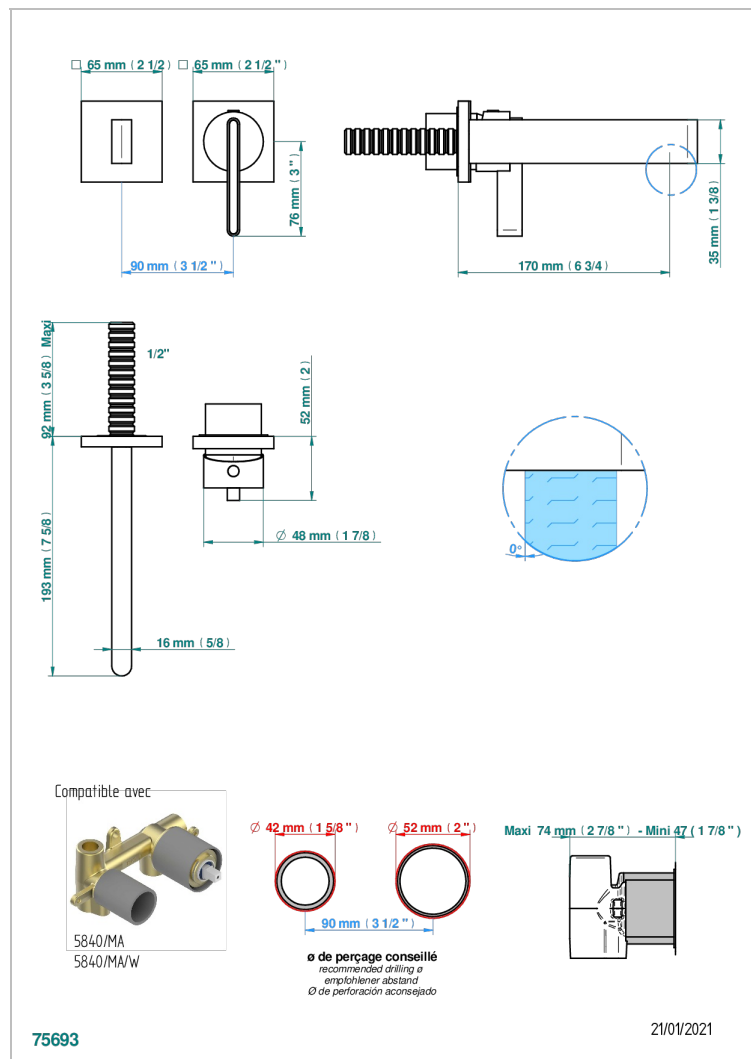

ICON-X TITANIUM WITH LEVER

U7M-6541B

Trim only for Built-in basin mixer with spout (two x 1/2" inlets and one 1/2" outlet), without waste

CHARACTERISTIC

- Icon-x titanium with lever
- Trim only for Built-in basin mixer with spout (two x 1/2" inlets and one 1/2" outlet), without waste

RELATED SKU'S

- Ref. G00-5840/MA Rough parts for concealed wall-mounted mixer with 1/2" outlet

AVAILABLE FINITIONS

Antique nickel - H28
Black ceram - D30
Blush PVD - H62
Brass color PVD - H49
Brown bronze color PVD - F33
Gold color PVD - H52