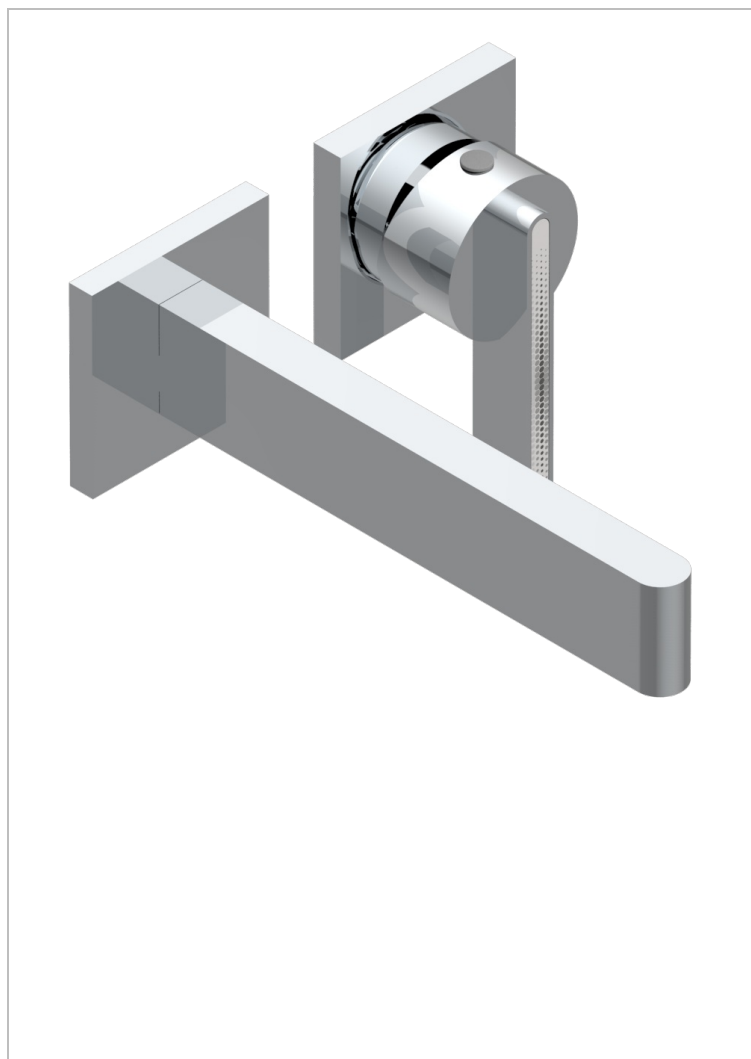

ICON-X TITANIUM WITH LEVER

U7M-6541B

Trim only for Built-in basin mixer with spout (two x 1/2" inlets and one 1/2" outlet), without waste

CHARACTERISTIC

- Icon-x titanium with lever
- Trim only for Built-in basin mixer with spout (two x 1/2" inlets and one 1/2" outlet), without waste

RELATED SKU'S

- Ref. G00-5840/MA Rough parts for concealed wall-mounted mixer with 1/2" outlet

AVAILABLE FINITIONS

Antique nickel - H28
Black ceram - D30
Blush PVD - H62
Brass color PVD - H49
Brown bronze color PVD - F33
Gold color PVD - H52