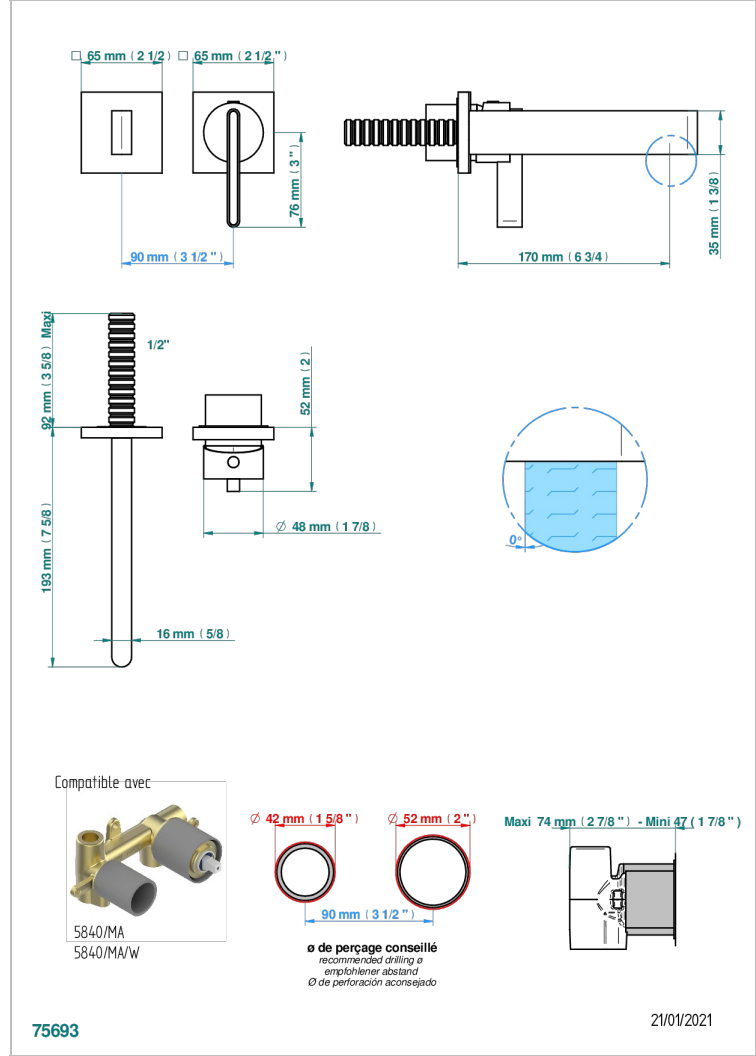

# ICON-X TITANIUM WITH LEVER

U7M-6541B

THG  
PARIS

Trim only for Built-in basin mixer with spout (two x 1/2" inlets and one 1/2" outlet), without waste

## 特色

- Icon-X Titanium with lever
- Trim only for Built-in basin mixer with spout (two x 1/2" inlets and one 1/2" outlet), without waste

## 相关的SKU

- Ref. G00-5840/MA 卫浴套装，含：入墙式弯管出水管，1米25强化软管，触控式花洒和托勾，美国标准