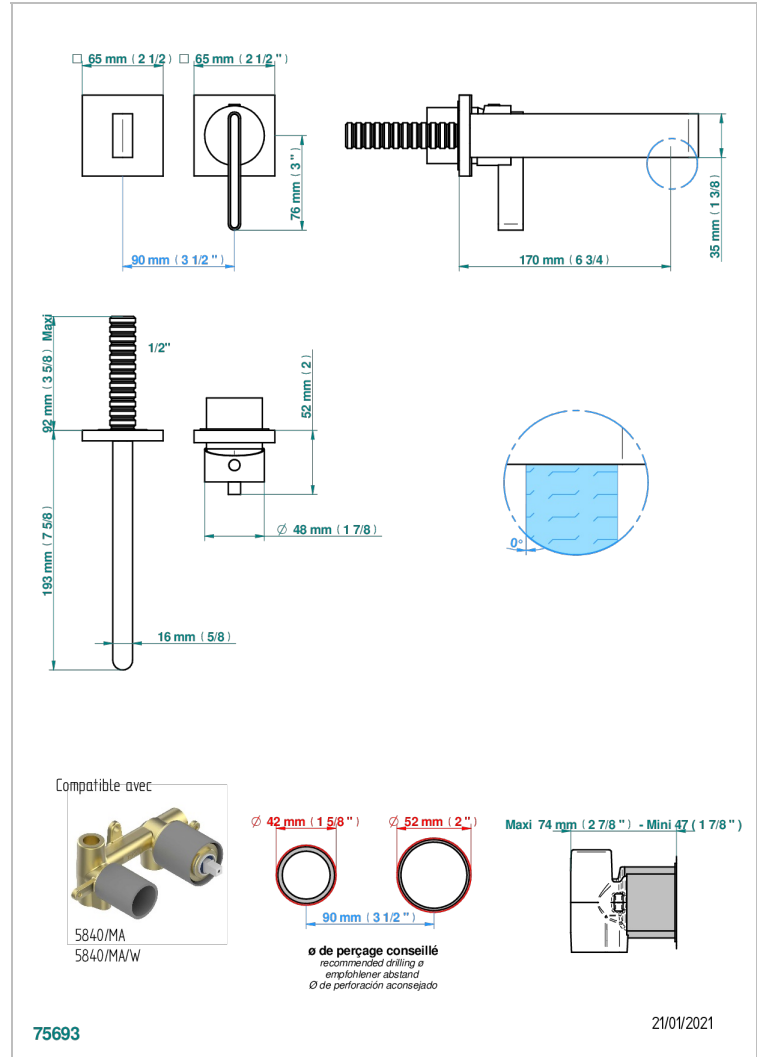

# ICON-X TITANIO

U7L-6541B

THG  
PARIS

Trim only for Built-in basin mixer with spout (two x 1/2" inlets and one 1/2" outlet), without waste

## CARACTERÍSTICAS

- Icon-x titanio
- Trim only for Built-in basin mixer with spout (two x 1/2" inlets and one 1/2" outlet), without waste

## PRODUCTOS RELACIONADOS

- Ref. G00-5840/MAUS Rough parts for concealed wall-mounted mixer with 1/2" outlet