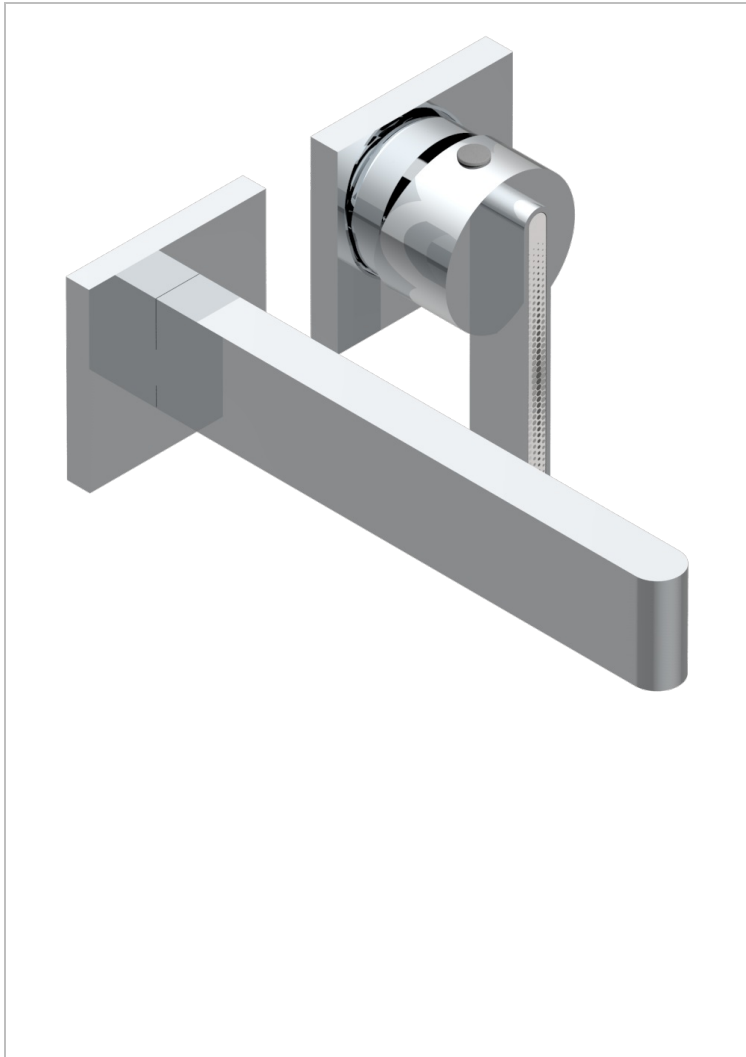

# ICON-X TITANIO

U7L-6541B

THG  
PARIS

Trim only for Built-in basin mixer with spout (two x 1/2" inlets and one 1/2" outlet), without waste

## CARACTERÍSTICAS

- Icon-x titanio
- Trim only for Built-in basin mixer with spout (two x 1/2" inlets and one 1/2" outlet), without waste

## PRODUCTOS RELACIONADOS

- Ref. G00-5840/MAUS Rough parts for concealed wall-mounted mixer with 1/2" outlet