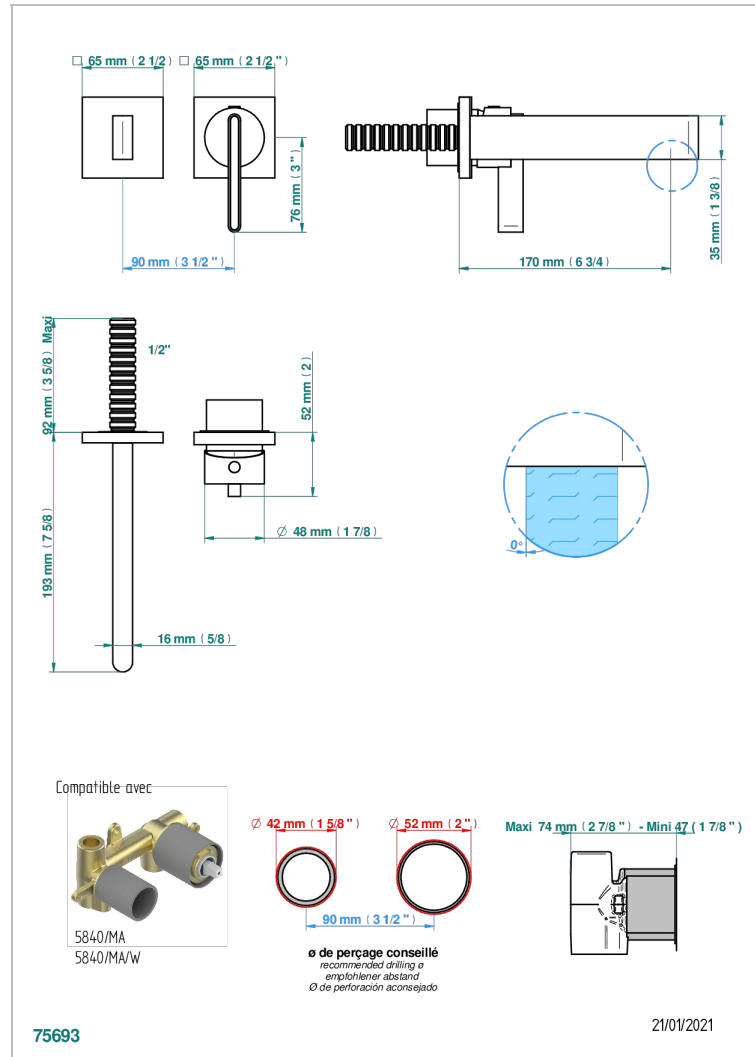

ICON-X TITANIUM

U7L-6541B

THG[®]
PARIS

Trim only for Built-in basin mixer with spout (two x 1/2" inlets and one 1/2" outlet), without waste

CHARACTERISTIC

- Icon-x titanium
- Trim only for Built-in basin mixer with spout (two x 1/2" inlets and one 1/2" outlet), without waste

RELATED SKU'S

- Ref. G00-5840/MAUS Rough parts for concealed wall-mounted mixer with 1/2" outlet

AVAILABLE FINITIONS

Black ceram - D30
Blush PVD - H62
Brass color PVD - H49
Brown bronze color PVD - F33
Chrome polished - A02
Gold color PVD - H52