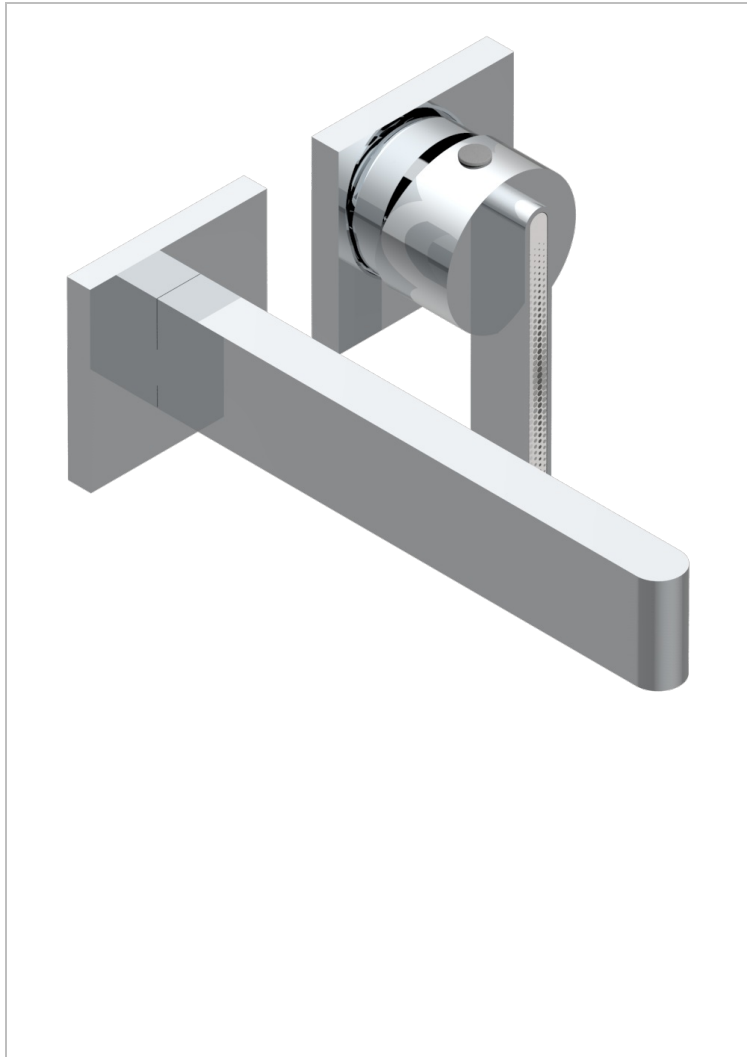

ICON-X TITANIUM

U7L-6541B

THG[®]
PARIS

Trim only for Built-in basin mixer with spout (two x 1/2" inlets and one 1/2" outlet), without waste

CHARACTERISTIC

- Icon-x titanium
- Trim only for Built-in basin mixer with spout (two x 1/2" inlets and one 1/2" outlet), without waste

RELATED SKU'S

- Ref. G00-5840/MAUS Rough parts for concealed wall-mounted mixer with 1/2" outlet

AVAILABLE FINITIONS

Black ceram - D30
Blush PVD - H62
Brass color PVD - H49
Brown bronze color PVD - F33
Chrome polished - A02
Gold color PVD - H52

Nickel antique / Sovereign - H28
Nickel color PVD - H55
Nickel polished - B01
Soft gold - F30
Soft matt gold - F31
Umber PVD - H66