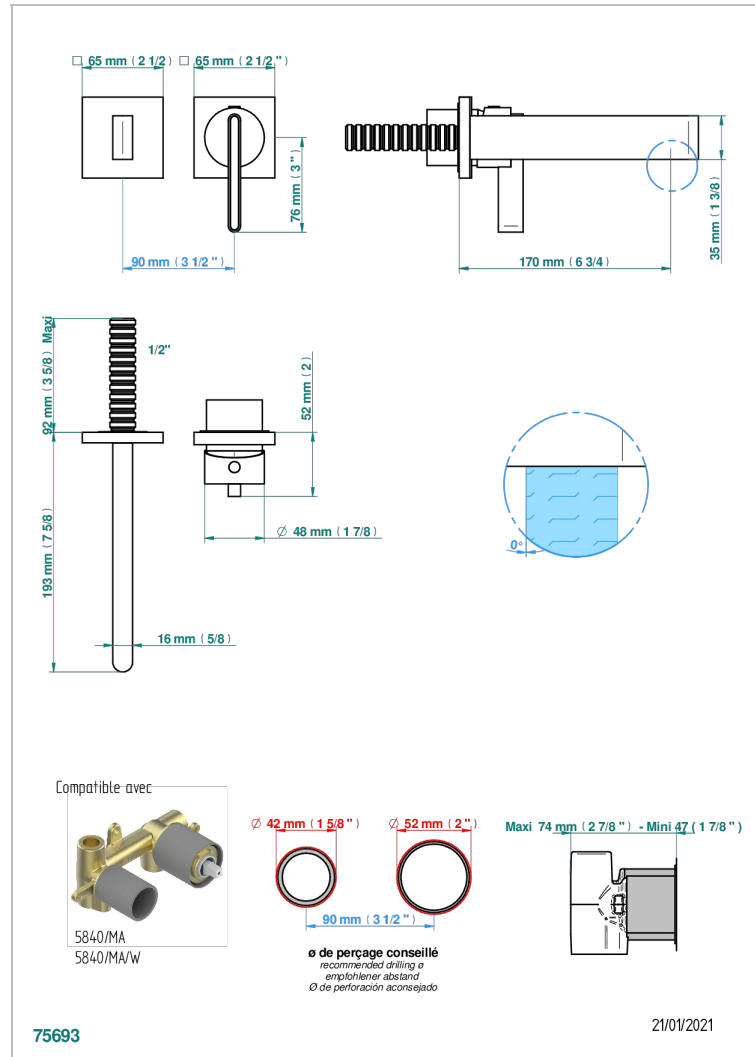

ICON-X TITANIUM

U7L-6541B

THG
PARIS

Trim only for Built-in basin mixer with spout (two x 1/2" inlets and one 1/2" outlet), without waste

CHARACTERISTIC

- Icon-x titanium
- Trim only for Built-in basin mixer with spout (two x 1/2" inlets and one 1/2" outlet), without waste

RELATED SKU'S

- Ref. G00-5840/MA/W Rough parts for concealed wall-mounted mixer with 1/2" outlet, for WC douche - WRAS approved

AVAILABLE FINITIONS

Antique nickel - H28
Black ceram - D30
Blush PVD - H62
Brass color PVD - H49
Brown bronze color PVD - F33
Gold color PVD - H52