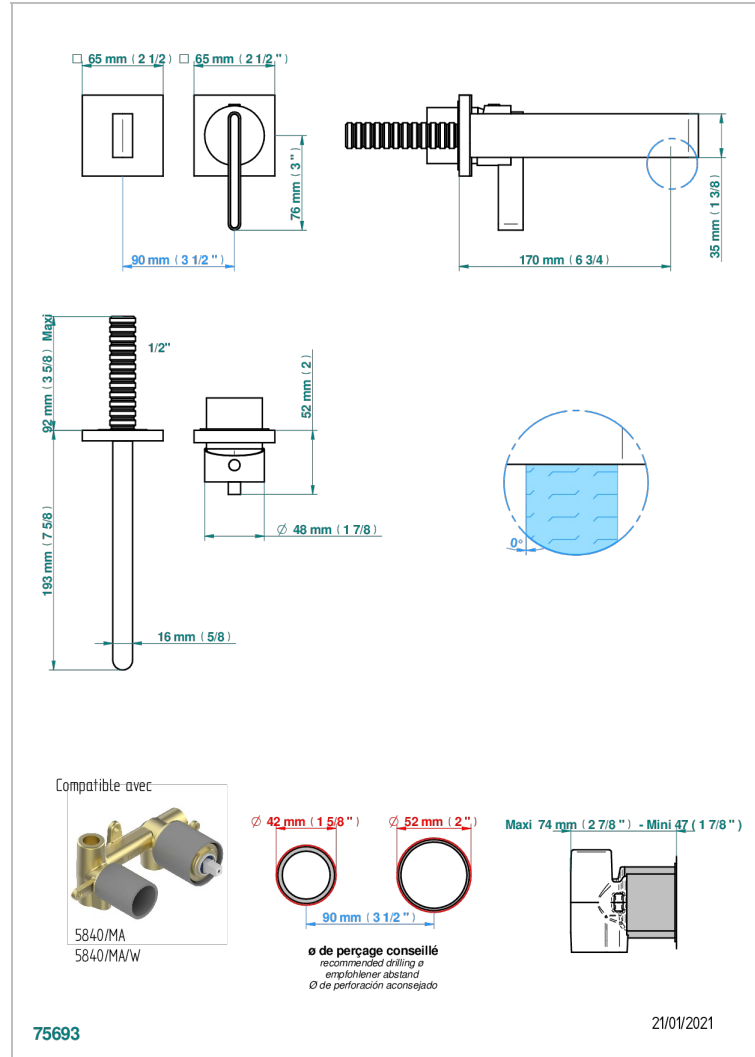

ICON-X TITANIO

U7L-6541B

THG
PARIS

Trim only for Built-in basin mixer with spout (two x 1/2" inlets and one 1/2" outlet), without waste

CARACTERÍSTICAS

- Icon-x titanio
- Trim only for Built-in basin mixer with spout (two x 1/2" inlets and one 1/2" outlet), without waste

PRODUCTOS RELACIONADOS

- Ref. G00-5840/MA Parte empotrada para mezclador mural con salida hembra 1/2

ACABADOS DISPONIBLES

Cerámica negra mate - D30
Cromo - A02
Cromo mate - C02
Dorado - F01
Dorado mate - F07
Dorado pálido - F30