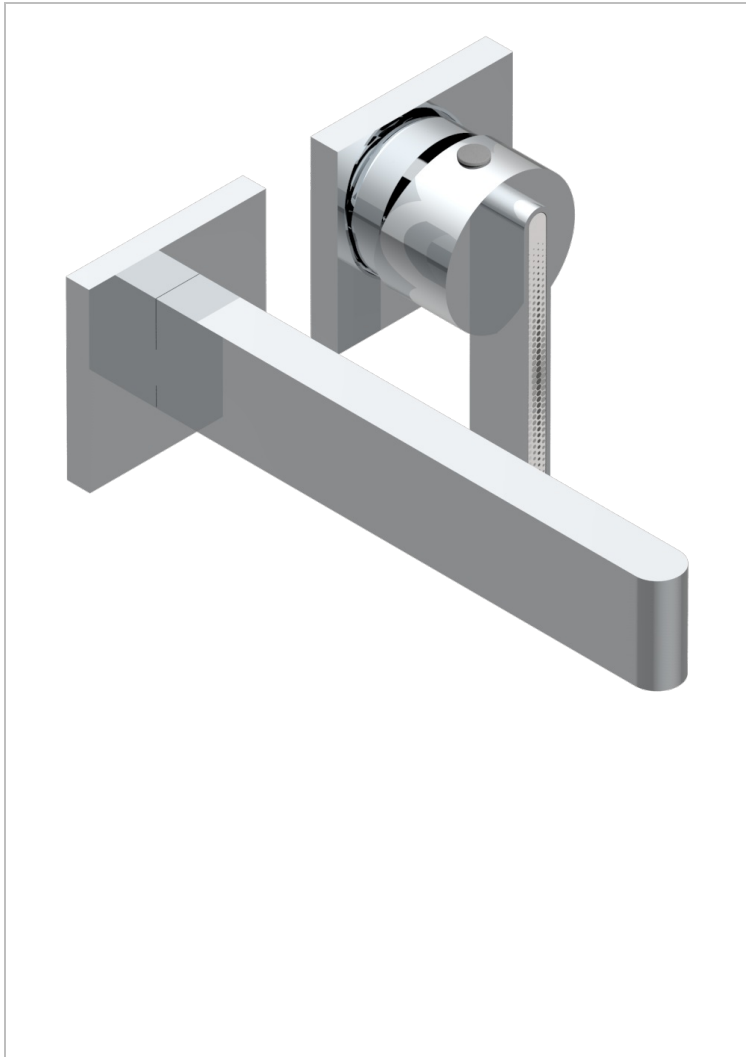

ICON-X TITANIO

U7L-6541B

THG
PARIS

Trim only for Built-in basin mixer with spout (two x 1/2" inlets and one 1/2" outlet), without waste

CARACTERÍSTICAS

- Icon-x titanio
- Trim only for Built-in basin mixer with spout (two x 1/2" inlets and one 1/2" outlet), without waste

PRODUCTOS RELACIONADOS

- Ref. G00-5840/MA Parte empotrada para mezclador mural con salida hembra 1/2

ACABADOS DISPONIBLES

Cerámica negra mate - D30
Cromo - A02
Cromo mate - C02
Dorado - F01
Dorado mate - F07
Dorado pálido - F30