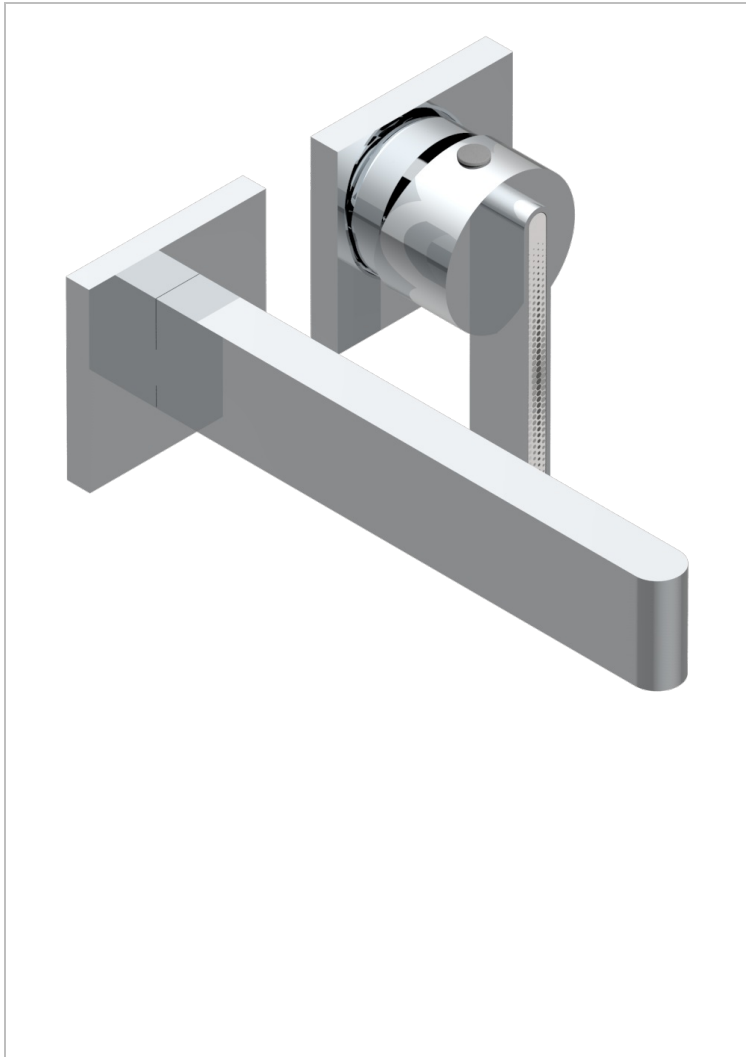

ICON-X TITANIUM

U7L-6541B

THG
PARIS

Trim only for Built-in basin mixer with spout (two x 1/2" inlets and one 1/2" outlet), without waste

CHARACTERISTIC

- Icon-x titanium
- Trim only for Built-in basin mixer with spout (two x 1/2" inlets and one 1/2" outlet), without waste

RELATED SKU'S

- Ref. G00-5840/MA Rough parts for concealed wall-mounted mixer with 1/2" outlet

AVAILABLE FINITIONS

Antique nickel - H28
Black ceram - D30
Blush PVD - H62
Brass color PVD - H49
Brown bronze color PVD - F33
Gold color PVD - H52