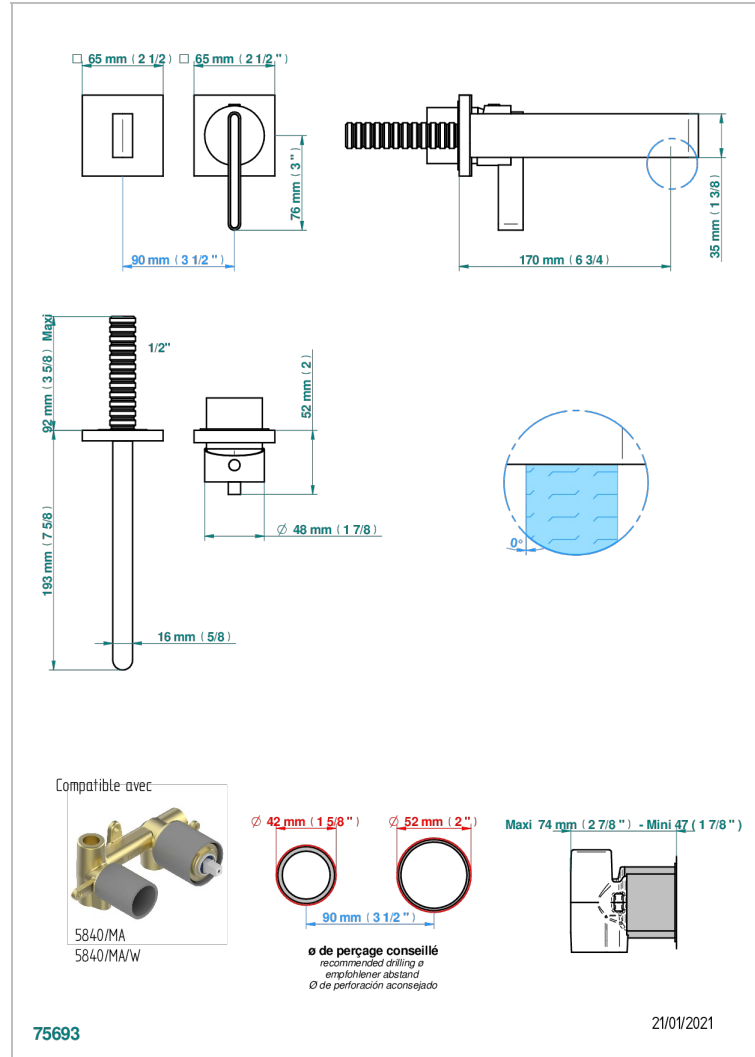

ICON-X TITANIUM

U7L-6541B

THG
PARIS

Trim only for Built-in basin mixer with spout (two x 1/2" inlets and one 1/2" outlet), without waste

CHARACTERISTIC

- Icon-x titanium
- Trim only for Built-in basin mixer with spout (two x 1/2" inlets and one 1/2" outlet), without waste

RELATED SKU'S

- Ref. G00-5840/MA Rough parts for concealed wall-mounted mixer with 1/2" outlet

AVAILABLE FINITIONS

Antique nickel - H28
Black ceram - D30
Blush PVD - H62
Brass color PVD - H49
Brown bronze color PVD - F33
Gold color PVD - H52