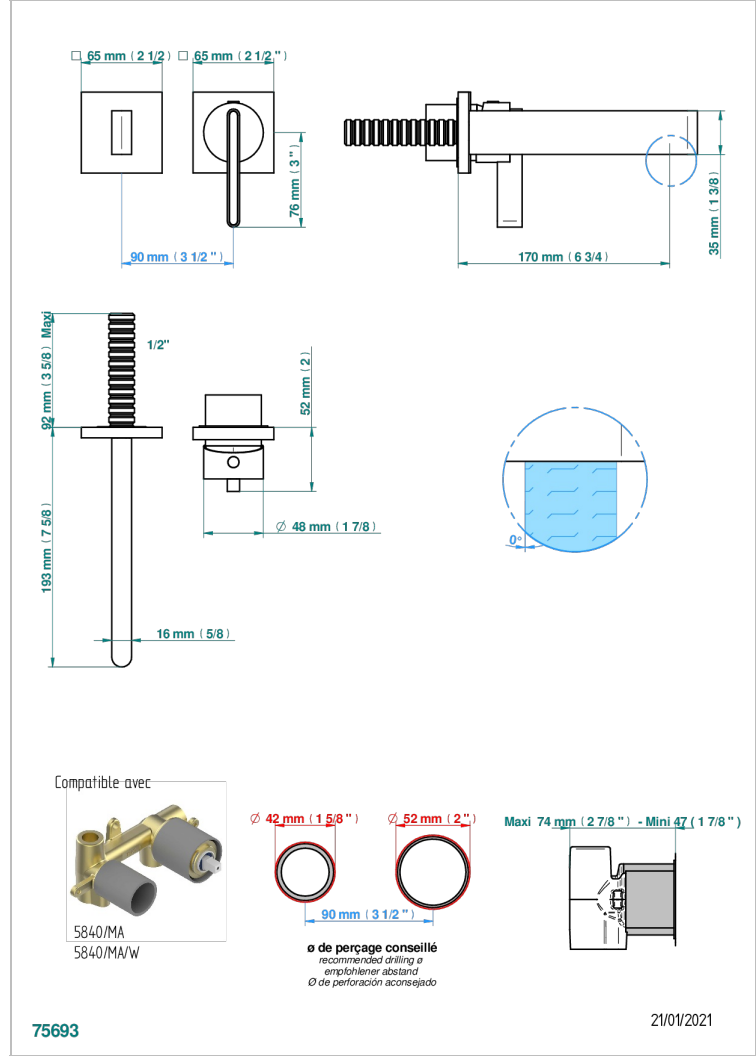

ICON-X TITANIUM

U7L-6541B

THG
PARIS

Trim only for Built-in basin mixer with spout (two x 1/2" inlets and one 1/2" outlet), without waste

特色

- Icon-X Titanium
- Trim only for Built-in basin mixer with spout (two x 1/2" inlets and one 1/2" outlet), without waste

相关的SKU

- Ref. G00-5840/MA 卫浴套装, 含: 入墙式弯管出水管, 1米25强化软管, 触控式花洒和托勾, 美国标准

可选饰面

Black ceram - D30
Blush PVD - H62
Graphite PVD - H64
Matt Umber PVD - H67
Matt blush PVD - H60
Matt graphite PVD - H65

PVD哑光棕铜 - F34
PVD哑光金 - H53
PVD哑光铜 - H50
PVD哑光镍 - H56
PVD抛光铜 - H49
PVD棕铜 - F33