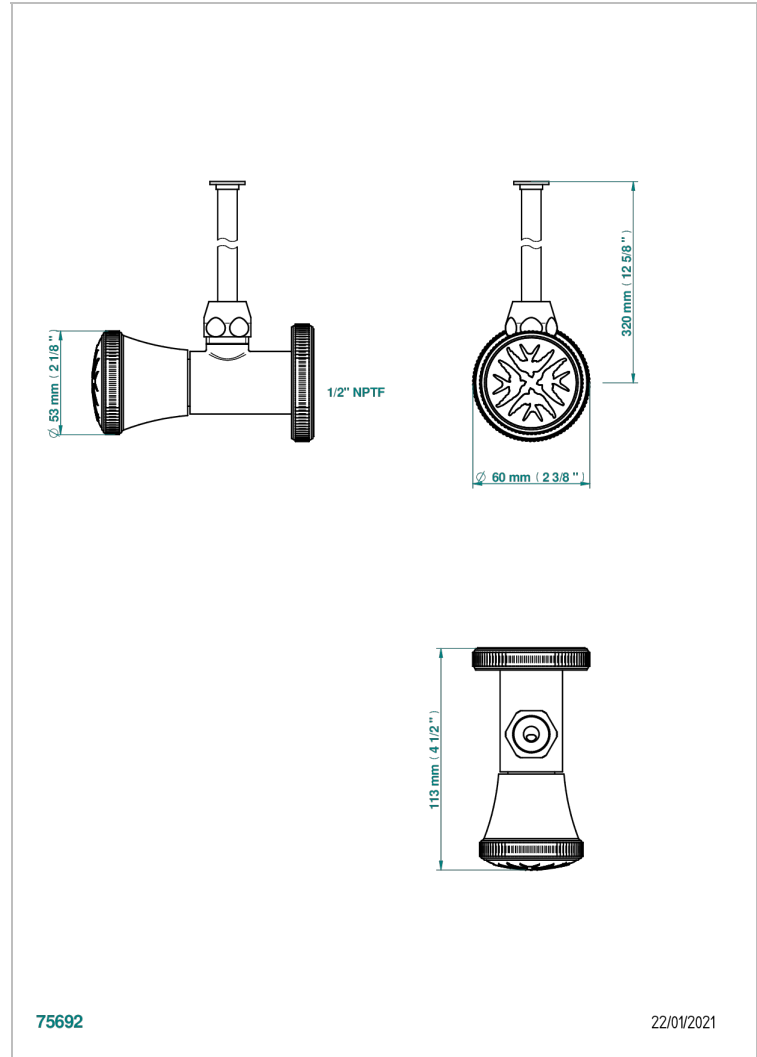

HIRONDELLES GOLD STAMPED

A4L-181/SWC

Angle supply valve with 3/8" adaptor set for toilet

CHARACTERISTIC

- Hironnelles Gold stamped
- Angle supply valve with 3/8" adaptor set for toilet

AVAILABLE FINITIONS

Black ceram - D30
Blush PVD - H62
Brass color PVD - H49
Brown bronze color PVD - F33
Chrome polished - A02
Copper antique matt, coated - H07