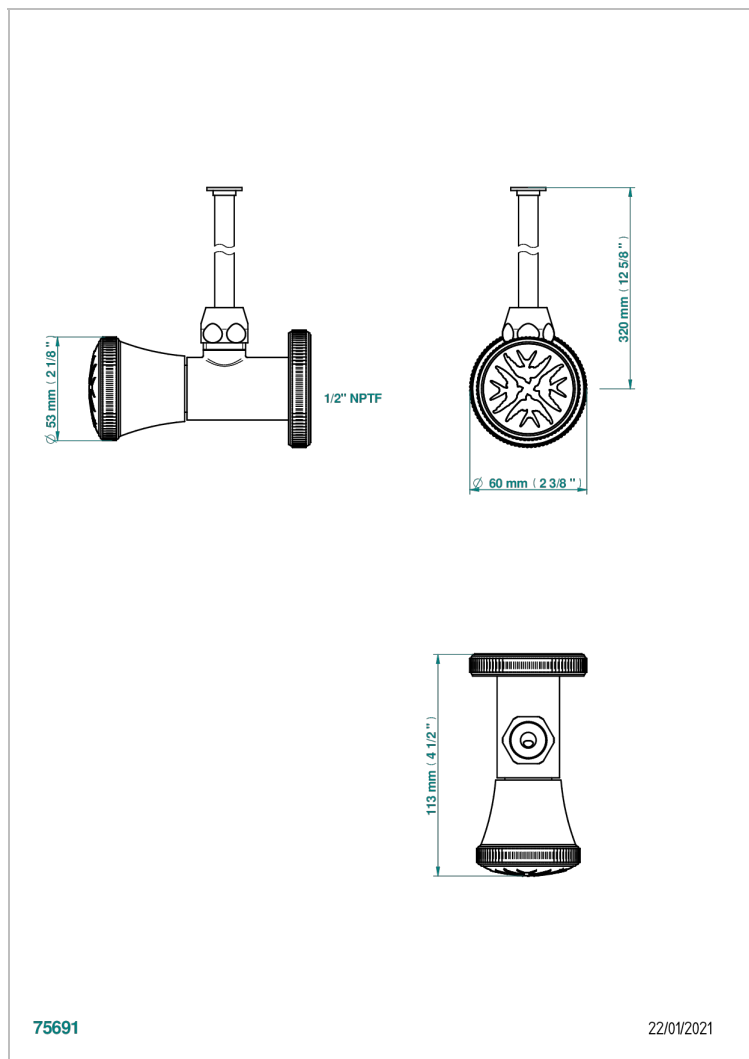

HIRONDELLES PLATINUM STAMPED

A4K-181/SWC

Angle supply valve with 3/8" adaptor set for toilet

CHARACTERISTIC

- Hironnelles Platinum stamped
- Angle supply valve with 3/8" adaptor set for toilet

AVAILABLE FINITIONS