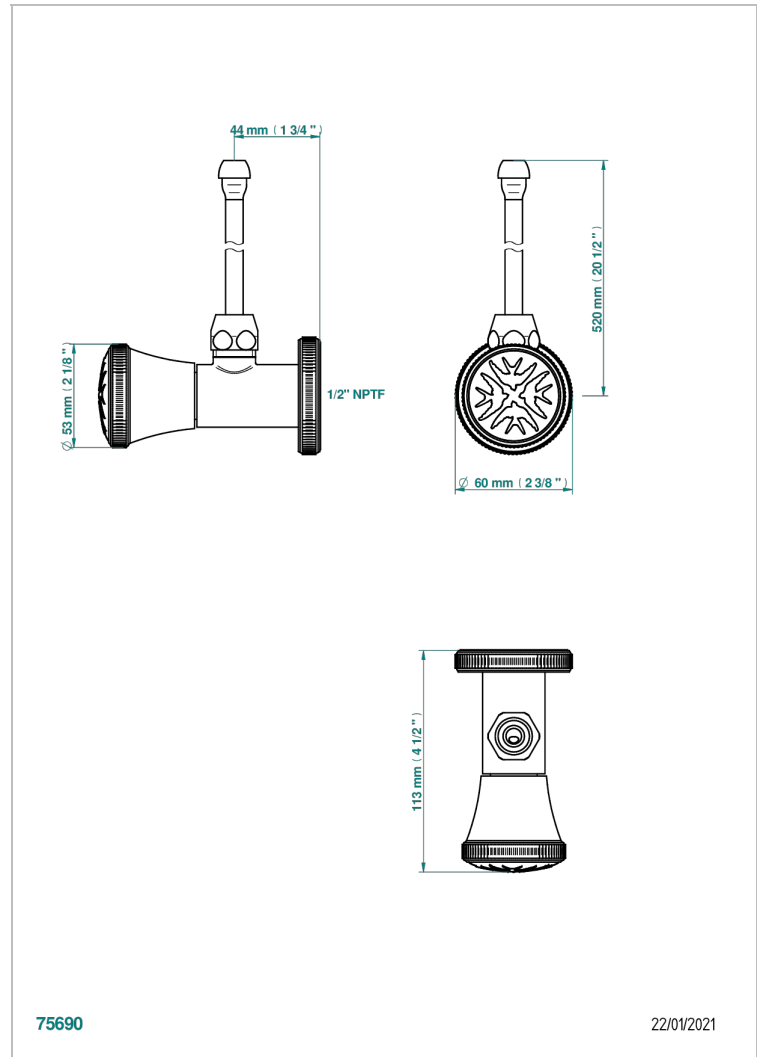

# HIRONDELLES GOLD STAMPED

A4L-181/SLA

Angle supply valve with 3/8" adaptor set

THG<sup>®</sup>  
PARIS

## CHARACTERISTIC

- Hironnelles Gold stamped
- Angle supply valve with 3/8" adaptor set