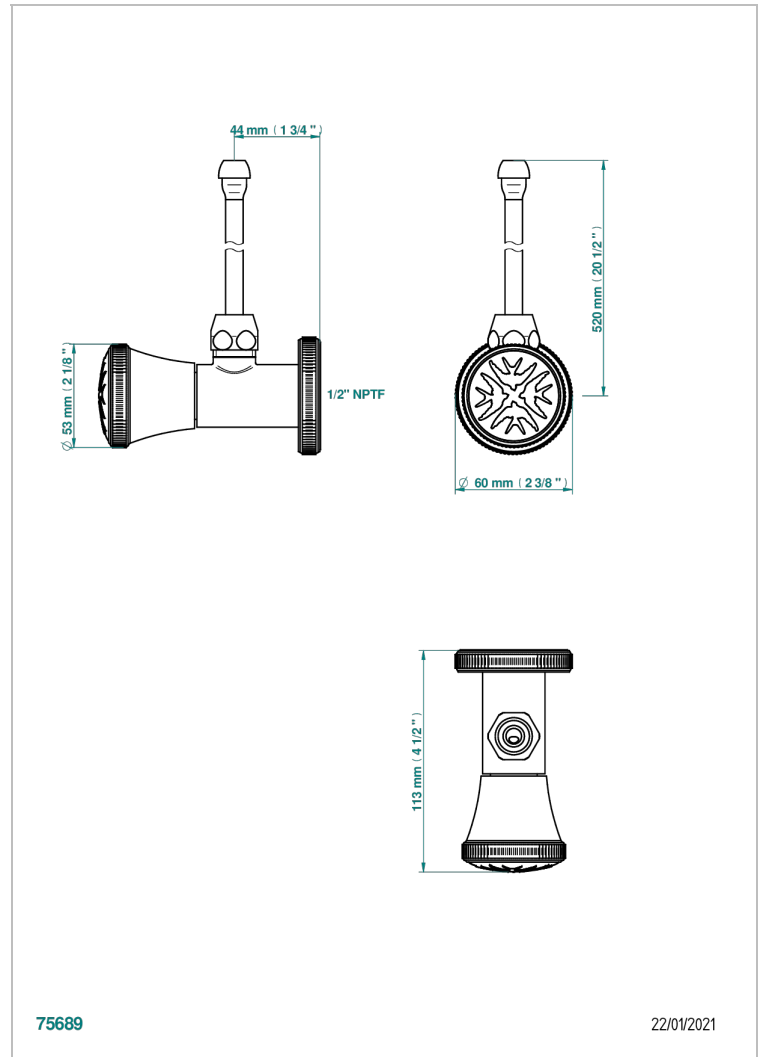

# HIRONDELLES PLATINUM STAMPED

A4K-181/SLA

Angle supply valve with 3/8" adaptor set

THG<sup>®</sup>  
PARIS

## CHARACTERISTIC

- Hironnelles Platinum stamped
- Angle supply valve with 3/8" adaptor set