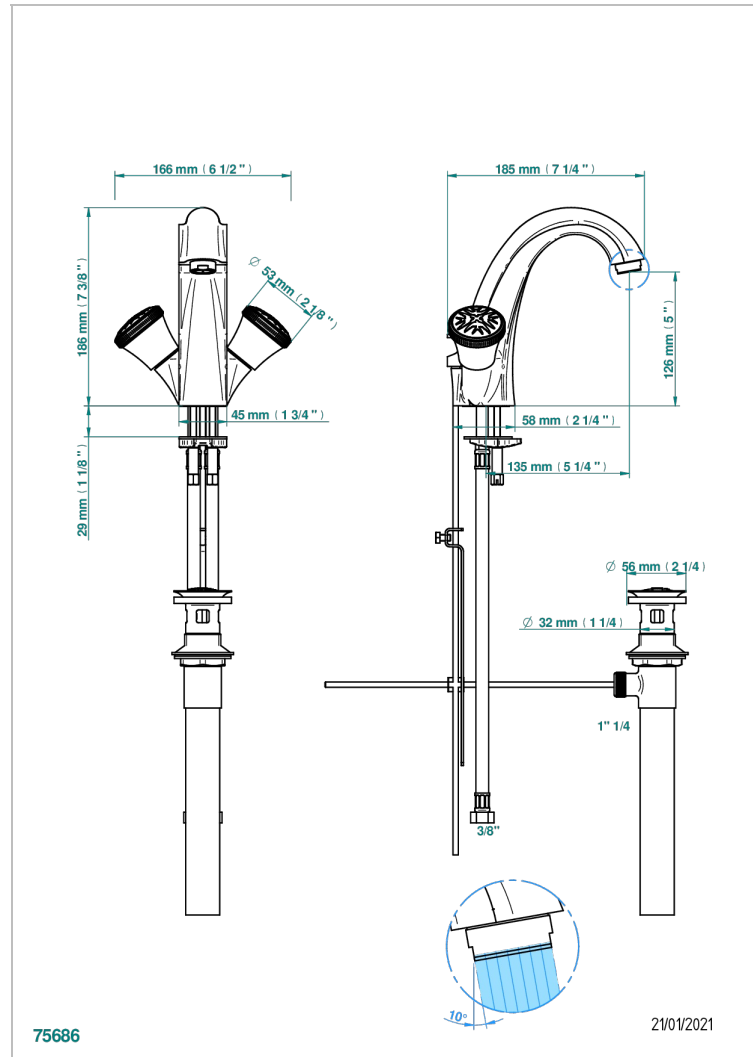

HIRONDELLES GOLD STAMPED

A4L-2155/US

Single hole lavatory set with drain

THG[®]
PARIS

75686

21/01/2021

CHARACTERISTIC

- Hironnelles Gold stamped
- Single hole lavatory set with drain