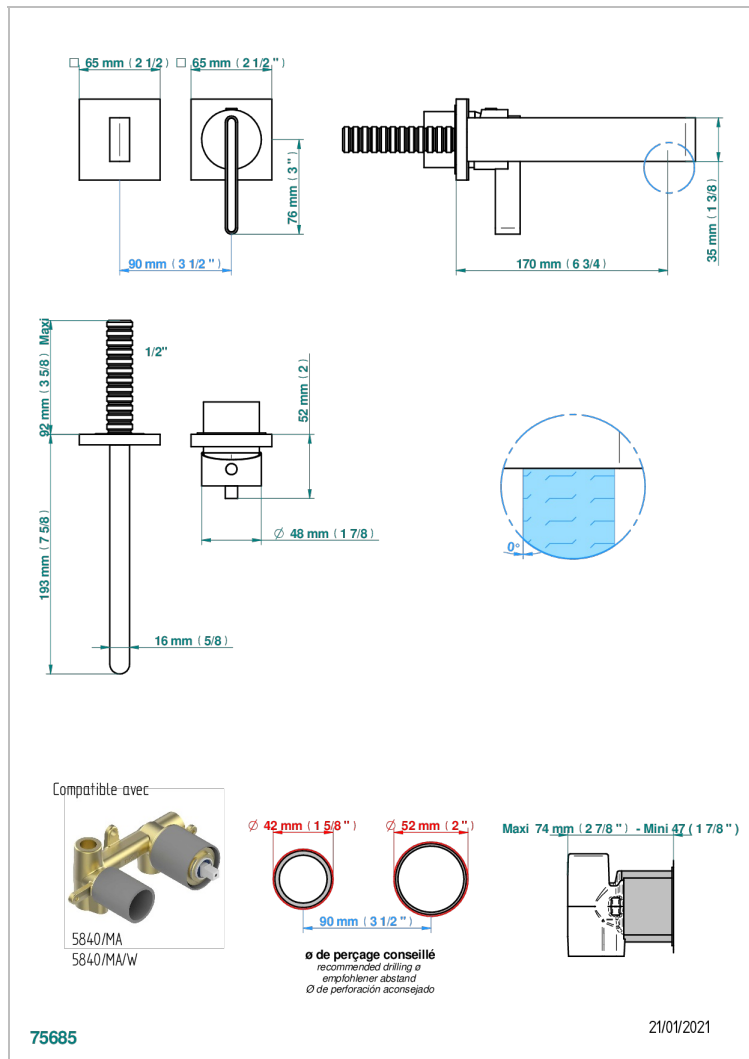

ICON-X INCRUSTACION METALICA CON MANETAS

U7K-6541B

Trim only for Built-in basin mixer with spout (two x 1/2" inlets and one 1/2" outlet), without waste

CARACTERÍSTICAS

- Icon-x incrustación metálica con manetas
- Trim only for Built-in basin mixer with spout (two x 1/2" inlets and one 1/2" outlet), without waste

PRODUCTOS RELACIONADOS

- Ref. G00-5840/MAUS Rough parts for concealed wall-mounted mixer with 1/2" outlet

ACABADOS DISPONIBLES

Cerámica negra mate - D30
Cromo - A02
Cromo mate - C02
Dorado - F01
Dorado mate - F07
Dorado pálido - F30